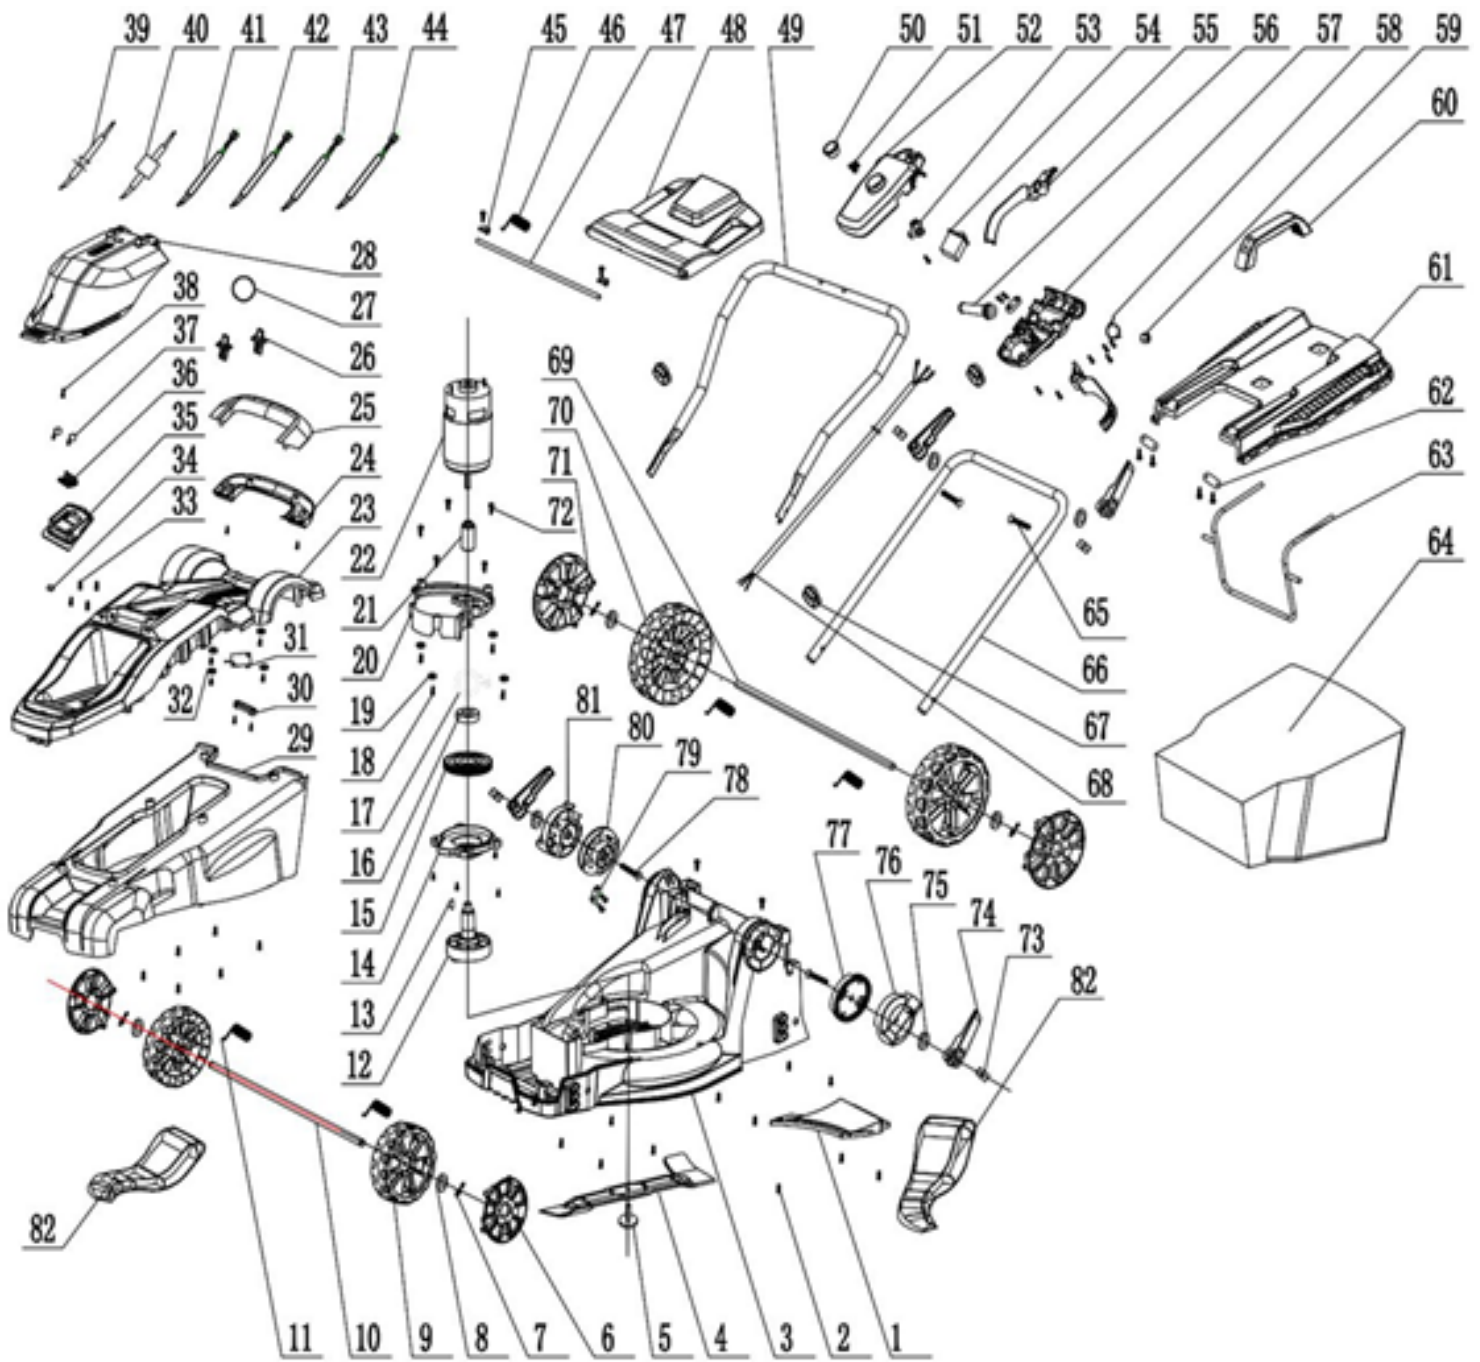

Jula item 014477

Jula item 009532

Pos	Parts	QTY
1	Base palte	1
2	Scrwew	55
3	Housing	1
4	Blade	1
5	Fixing knob assembly	1
6	Front wheel cap	2
7	Circlip	4
8	Flat gasket	4
9	Front wheel	2
10	Front wheel shaft	1
11	Torsion spring	4
12	Blade fixture	1
13	Semicircle key	1
14	Gearbox cap	1
15	Big gear	1
16	Shaft	1
17	Circlip	1
18	Screw	4
19	Flat gasket	4
20	Gearbox	1
21	Small gear	1
22	Motor	1
23	Top cover	1
24	Top cover lowert handle	1
25	Top cover upper handle	1
26	Key	2
27	Key ring	1
28	Transparent cover	1
29	Housing cover	1
30	Switch press plate	1
31	Switch	1
32	Flat gasket	4
33	Screw	4
34	Magnet	1
35	Battery seat	1
36	Pole seat	1
37	Pole plate	2
38	Screw	1
39	Diode assembly	1
40	Resistor assembly	1
41	Inner wire 5	2

Pos	Parts	QTY
42	Inner wire 6	2
43	Inner wire 1	1
44	Inner wire 2	1
45	L type press plate	2
46	Back cover spring	1
47	Back cover shaft	1
48	Back cover	1
49	Upper handle	1
50	Swtich button	1
51	Switch button spring	1
52	Switch box upper cover	1
53	Switch push button	1
54	Switch	1
55	Switch trigger	2
56	Cable sleeve	1
57	Switch box lower cover	1
58	Switch trigger spring	1
59	Cap	1
60	Grass bag handle	1
61	Grass bag upper cover	1
62	Press plate	2
63	Bag shelf	1
64	Bag	1
65	Screw	2
66	Lower handle	1
67	Cable buckle	3
68	Connecting cable	1
69	Rear wheel shaft	1
70	Rear wheel	2
71	Rear wheel cap	2
72	Screw	5
73	Rod pin	2
74	Quick release knob	2
75	Flat gasket	2
76	Lower rod right fix	1
77	Lower rod right adjusting block	1
78	Hex nut	2
79	Press plate	2
80	Lower rod left block	1
81	Lower rod left block	1
82	Base cover	1