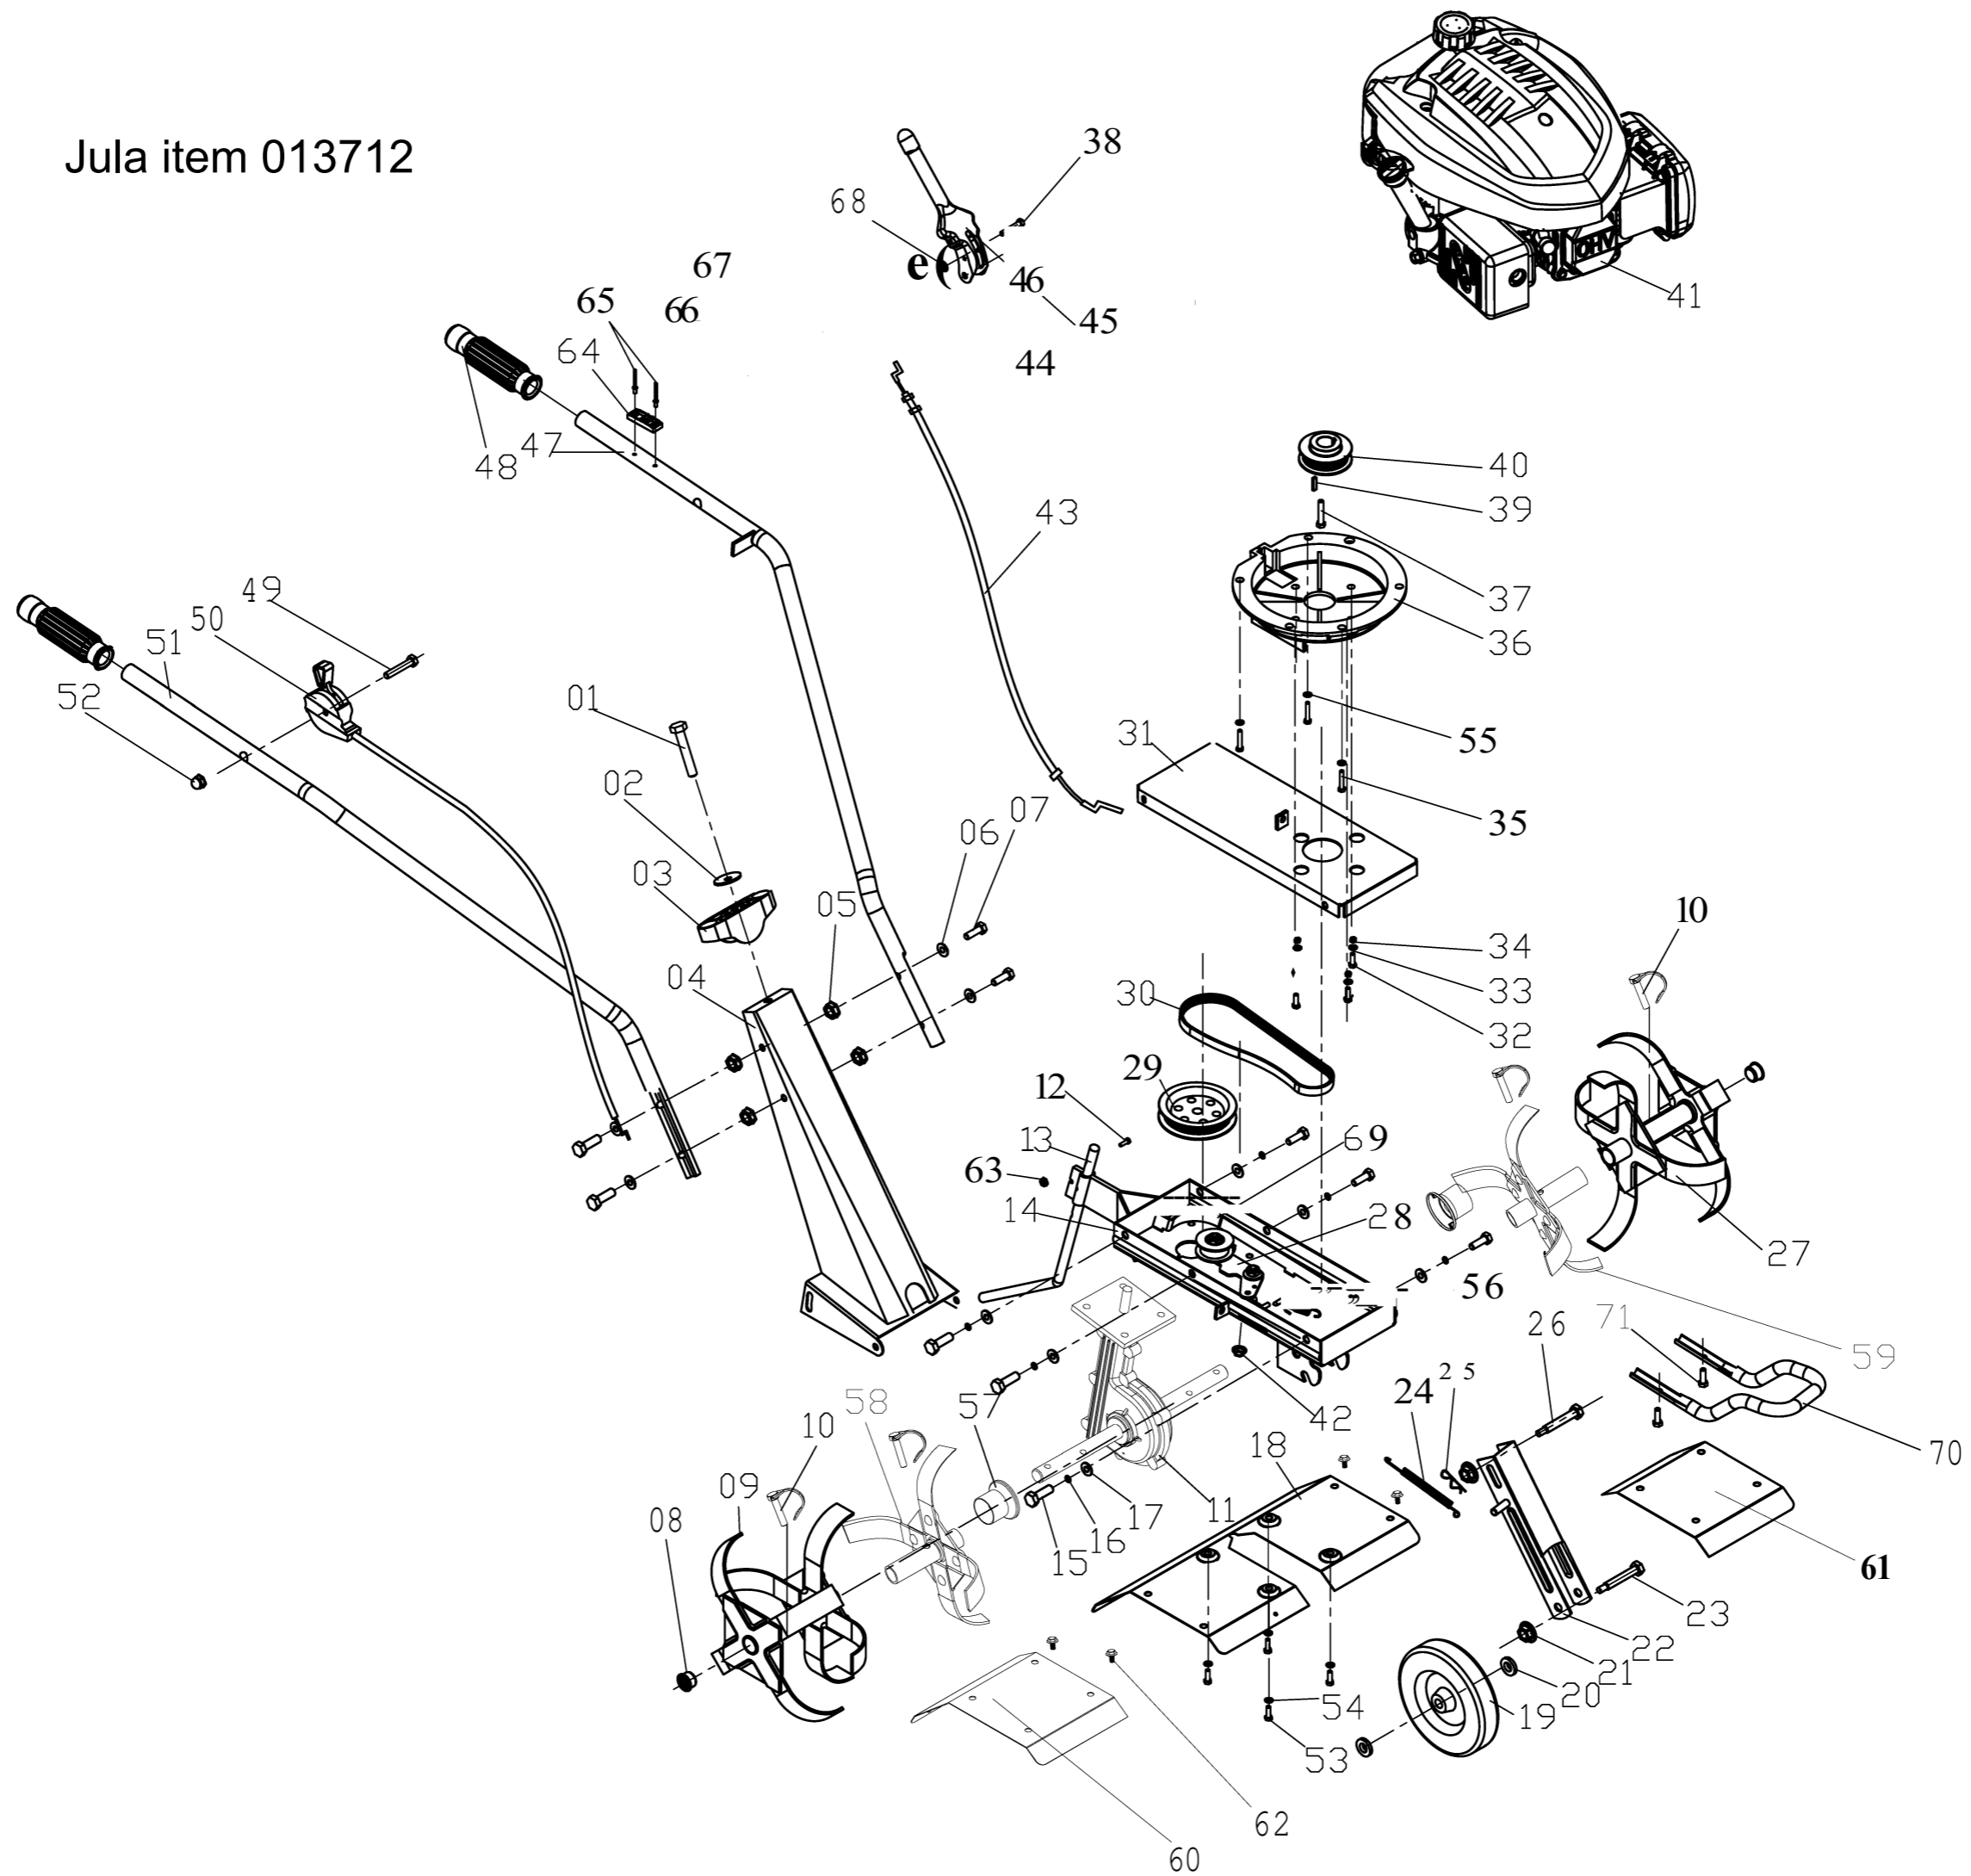

Jula item 013712

013712 Rotavator Spare Parts List

Nos.	Spare Parts Name	Quantity	Note
1	Bolt M8×25	1	
2	Flat Washer $\varnothing$ 8.4x $\varnothing$ 24x2	1	
3	Handle Fixer	1	
4	Handle Bracket	1	
5	Nut M8	4	
6	Flat Washer $\varnothing$ 8.4x $\varnothing$ 24x2	4	
7	Bolt M8×30	4	
8	Plastic Plug	2	
9	Right Blade	1	
10	Fast Pin	2	
11	Aluminum Gearbox	1	
12	Bolt M6X35	1	
13	Depth Limiter	1	
14	Gearbox Fixing Board	1	
15	Bolt M8×25	6	
16	Spring Washer $\varnothing$ 8	6	
17	Flat Washer $\varnothing$ 8.4x $\varnothing$ 24x2	6	
18	Mudguard	1	
19	Wheel	1	ROHs standard
20	Nylon Washer	2	
21	Nut M8	1	
22	Wheel Fixer	1	
23	Wheel Axle	1	
24	Spring	1	
25	Pin	1	
26	Bolt M10x65	1	
27	Left Blade	1	
28	Tension Wheel Assy	1	
29	Pulley	1	
30	Belt	1	
31	Belt Cover Assy.	1	
32	Bolt M8×16	4	
33	Flat Washer $\varnothing$ 8.4x $\varnothing$ 24x2	4	Not used any more
34	Nut M8	4	Not used any more
35	Bolt M8x25	3	
36	Engine Fixer	1	
37	Bolt M10X35	1