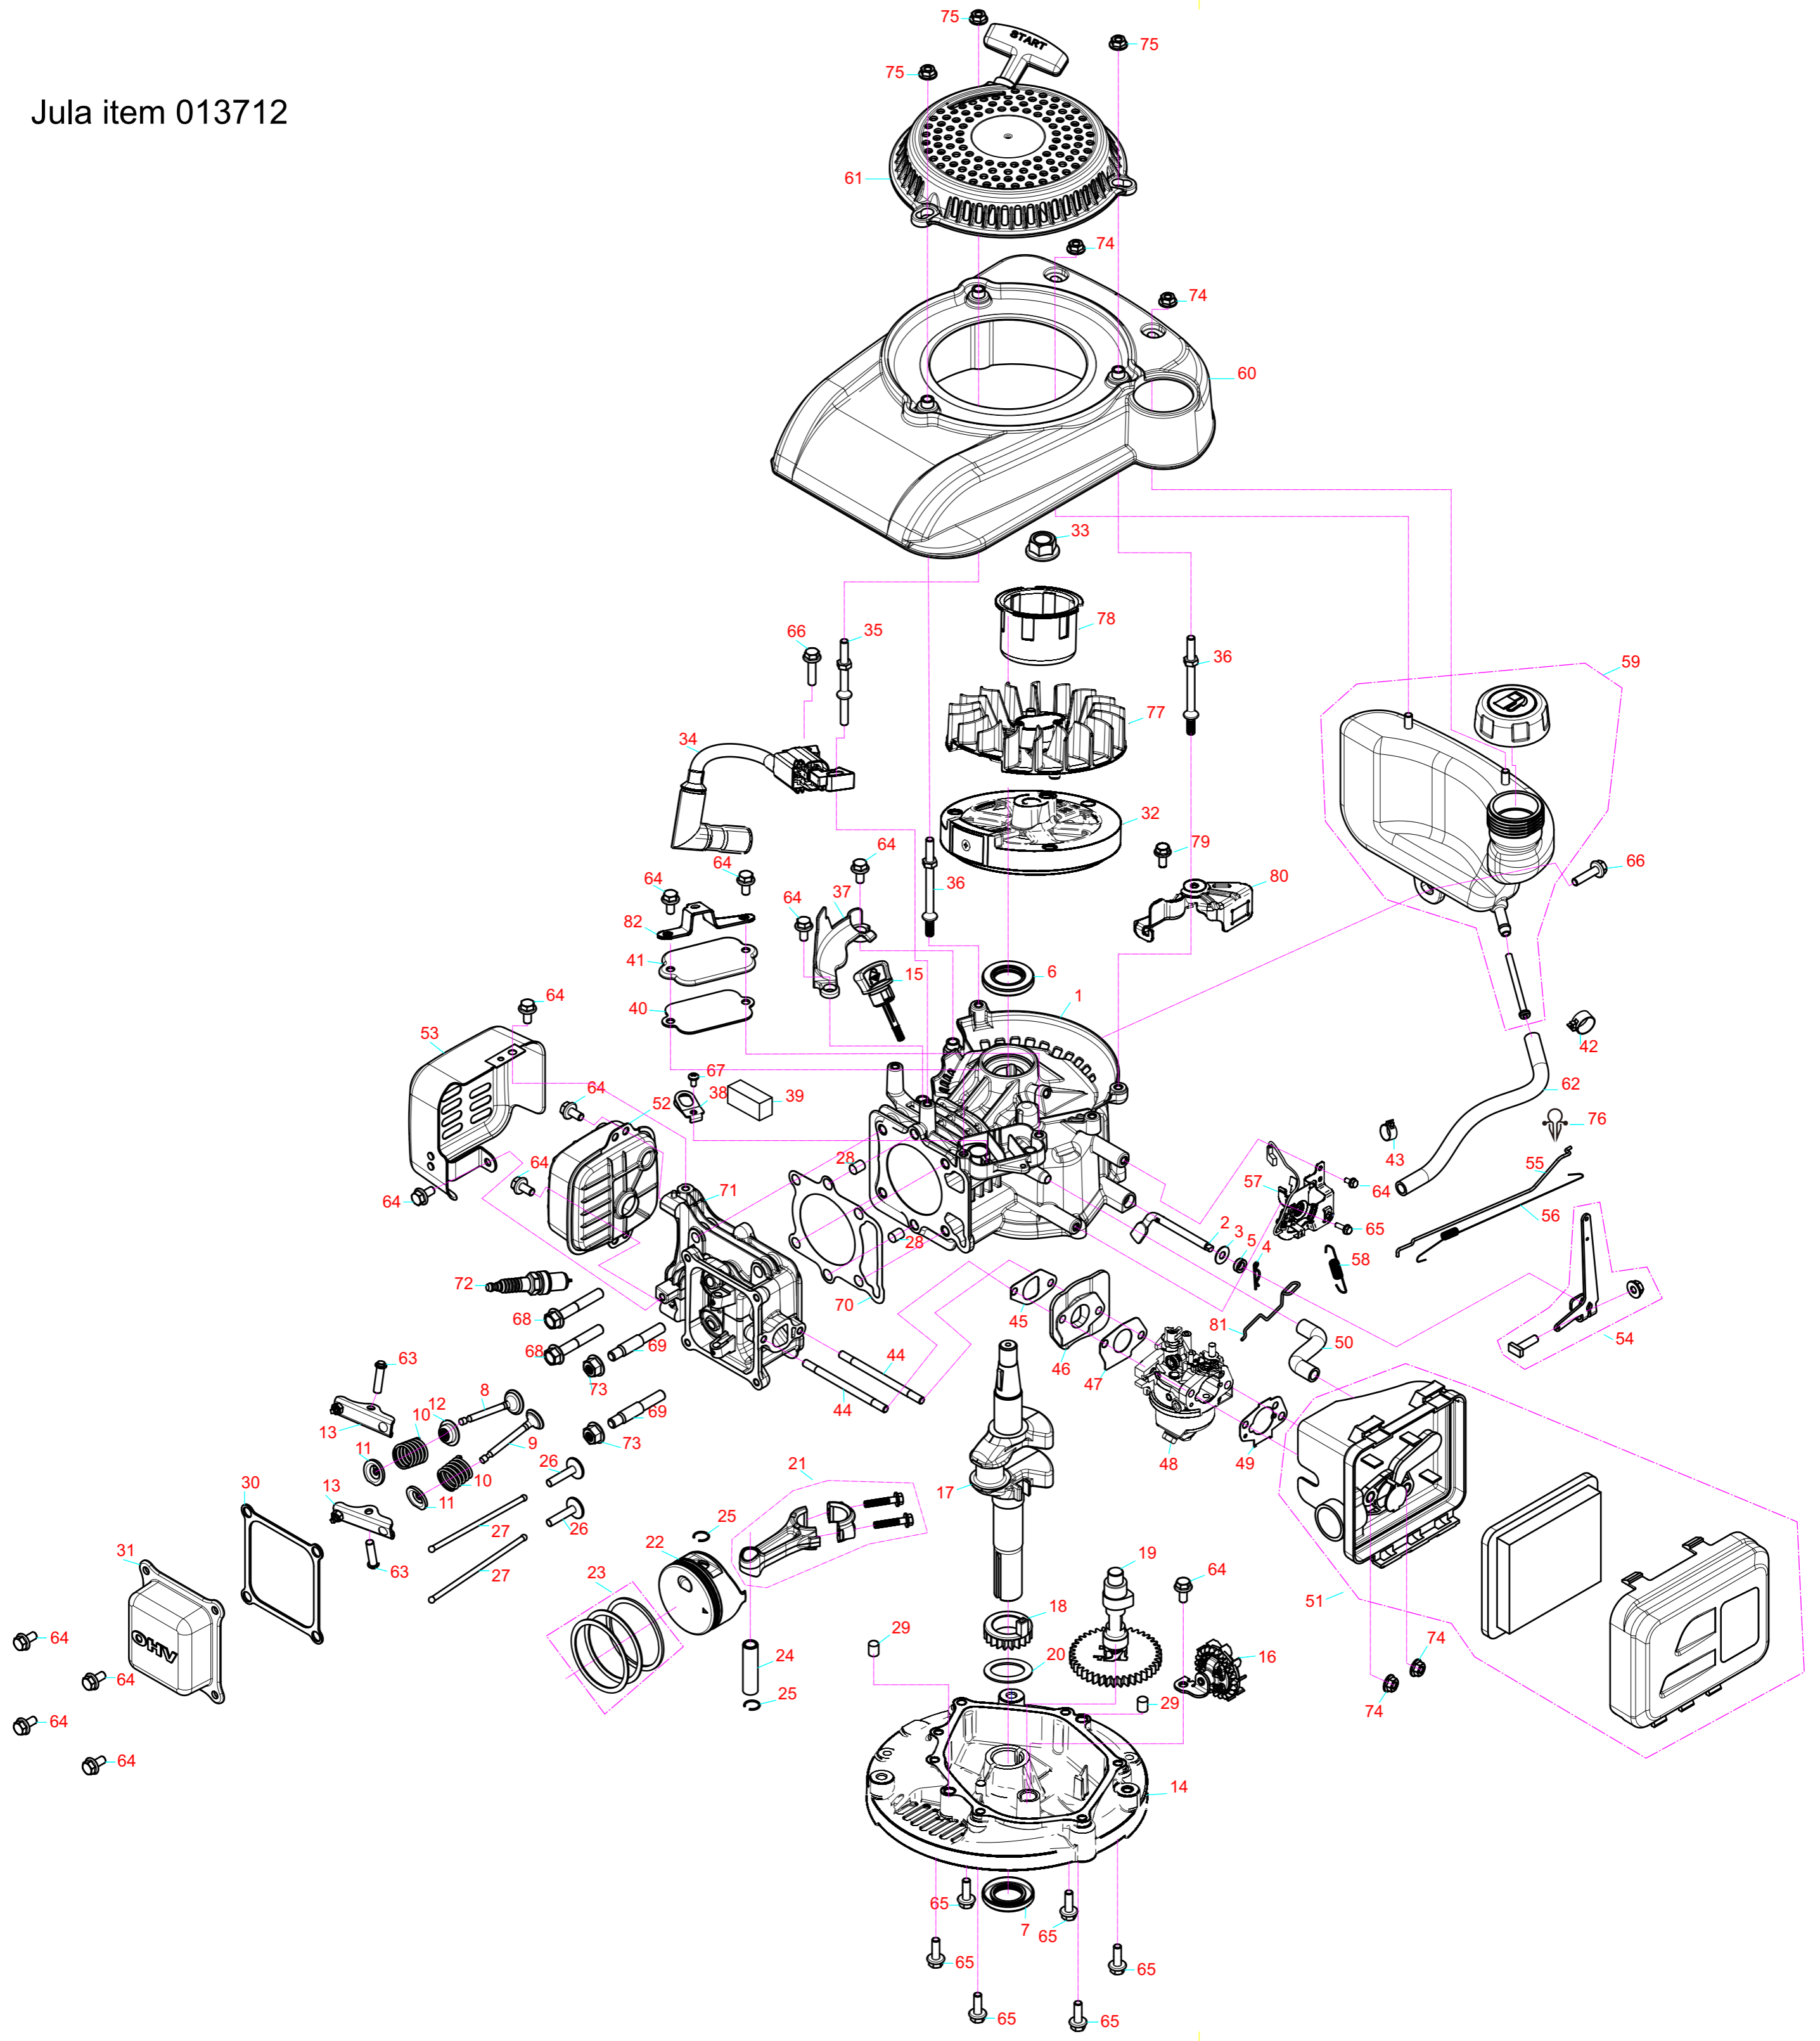

Jula item 013712

013712 Engine Spare Parts List

Pos.	Spare Part Name	Quantity
1	Crankcase Body	1
2	Speed Control Swing Rod	1
3	Speed Control Swing Rod Gasket	1
4	Swing Bar Locking Clip	1
5	Swing Rod Oil Seal	1
6	Oil Seal, 21.7*41.3*6	1
7	Oil Seal, 22.9*36.4*6	1
8	Intake Valve	1
9	Exhaust Valve	1
10	Valve Spring	2
11	Valve Spring Seat	2
12	Oil Seal on Intake Valve	1
13	Rocker Assy.	2
14	Crankcase Cover	1
15	Oil Dipstick	1
16	Speed Control Gear Assembly	1
17	Crankshaft	1
18	Spur Gear	1
19	Camshaft Assy.	1
20	Crankshaft Gasket	1
21	Connecting Rod Assy.	1
22	Piston	1
23	Piston Ring	1
24	Piston Pin	1
25	Piston Pin Clip	2
26	Tappet	2
27	Pusher	2
28	Locating Pin 8*10	2
29	Locating Pin 9*14	2
30	Cylinder Head Gasket	1
31	Cylinder Head Cover	1
32	Flywheel	1
33	Nut M14*1.5	1

013712 Rotavator Spare Parts List

Nos.	Spare Parts Name	Quantity	Note
38	Bolt M5*35	1	
39	Pin 4.7*4.7*30	1	
40	Driving Pulley	1	
41	Gasoline Engine DB475	1	
42	Nut M8	1	
43	Clutch Cable	1	
44	Nut M8	1	
45	Clutch Handle	1	
46	Bolt M8x45	1	
47	Left Handle Assy.	1	
48	Handle	2	ROHs standard
49	Bolt M6x45	1	
50	Throttle Cable	1	
51	Right Handle Assy.	1	
52	Nut with cover M6	1	
53	Bolt M8x25	4	
54	Flat Washer \varnothing 8.4* \varnothing 16*1.6	4	
55	Flat Washer \varnothing 8.4* \varnothing 16*1.6	3	Not used any more
56	Tension Wheel Spring	1	
57	Dust Cover	2	
58	Right Blade, small	1	
59	Left Blade, small	1	
60	Right Mud Plate	1	
61	Left Mud Plate	1	
62	Bolt M8X16	1	
63	Screw M6	1	
64	Positioning Plate	1	
65	Rivet \varnothing 4*16	2	
66	Return Lever	1	
67	Return Spring	1	
68	Nut M5	1	
69	Belt Protection Plate	1	Not used any more
70	Lift Handle	1	
71	Bolt M8X25	2	