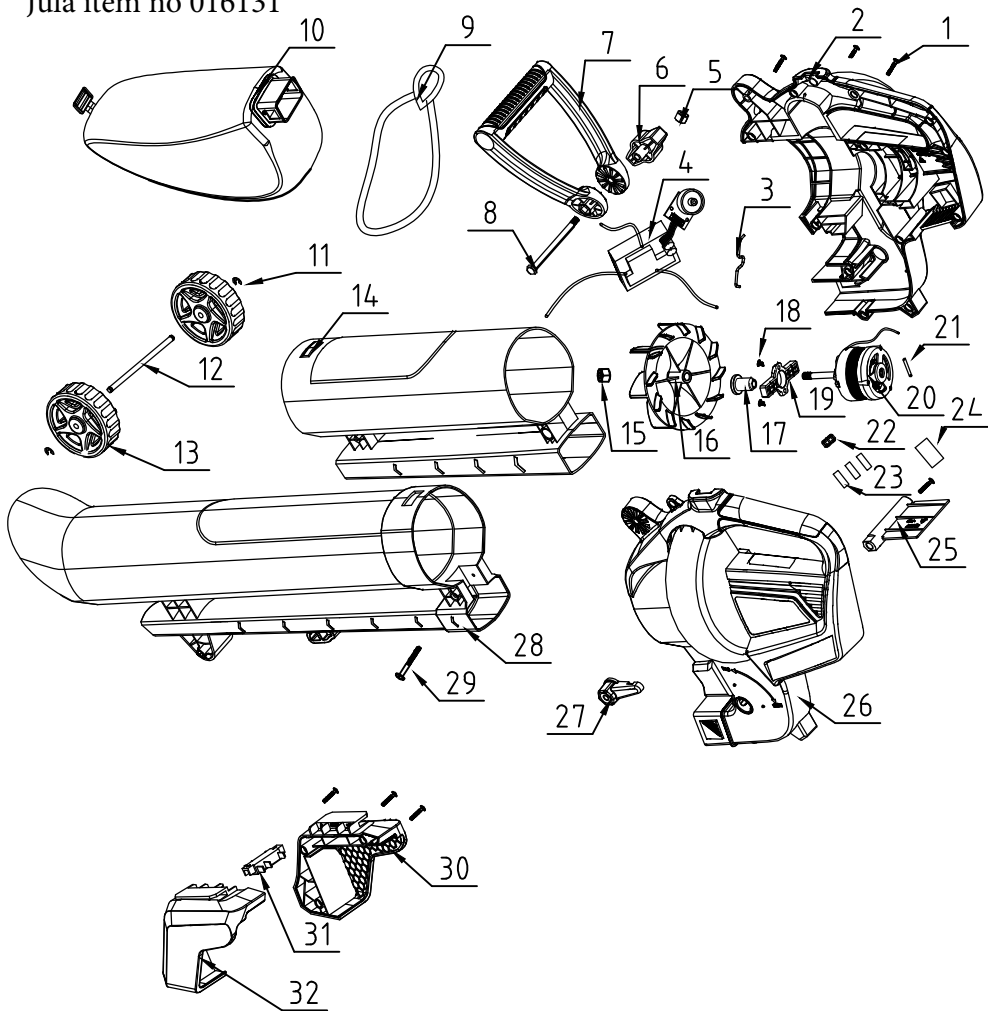

Jula item no 016131

Spare parts list for the 40V Blower&Vaccum

BOMKEY	ITEM	STANDARD	DESCR	QTY
D636	1	320200012	ST4.2x16-H-F cross head self-tapping screw	17
D64D	2	80300760-03	right housing	1
D66F	3	331100253	anti-static wire mesh	1
D673	4	80101207-01	controller	1
D679	5	320400045	M6 hex nut	1
D685	6	230400495	lock-in knob	1
D68B	7	80300763-02	auxiliary handle	1
D6A0	8	320200418	M6x95 hex head screw	1
D6A6	9	312200003	single belt	1
D6AC	10	80400262-02	dust bag assy	1
D6B2	11	320500131	5 split washer	2
D6BD	12	330900785	axle	1
D6C3	13	80300250-06	edging wheel	2
D6DF	14	80300761-02	blow&vac tube	1
D6E5	15	320400089	M8x1.25 hexagon flange nut	1
D6EC	16	220400188	aluminum centrifugal fan	1
D6F3	17	80201398-01	axle sleeve	1
11F55	18	320200285	M5x10 cross head screw	2
11F59	19	80201397-01	motor support	1
11F5D	20	260300001	brushless motor 6420	1
11F61	21	5080070	φ5 heat-shrinkable tube	1
11FA6	22	80600330-01	the circular inductors	1
11FAA	23	80600331-01	the circular inductors	3
11FB3	24	80600294-01	magnetic snap	1
11FB7	25	230400497	switch panel	1
11FBB	26	80300759-03	left housing	1
11FBF	27	80300766-03	switching knob	1
11FD8	28	80300762-02	2 blowing&vac tube	1
11FDC	29	320200419	ST4x45 stay-in screws	1
13893	30	80300769-03	right pylons	1
13894	31	340400632A	insert with three copper sheet	1
13895	32	80300768-03	left pylons	1