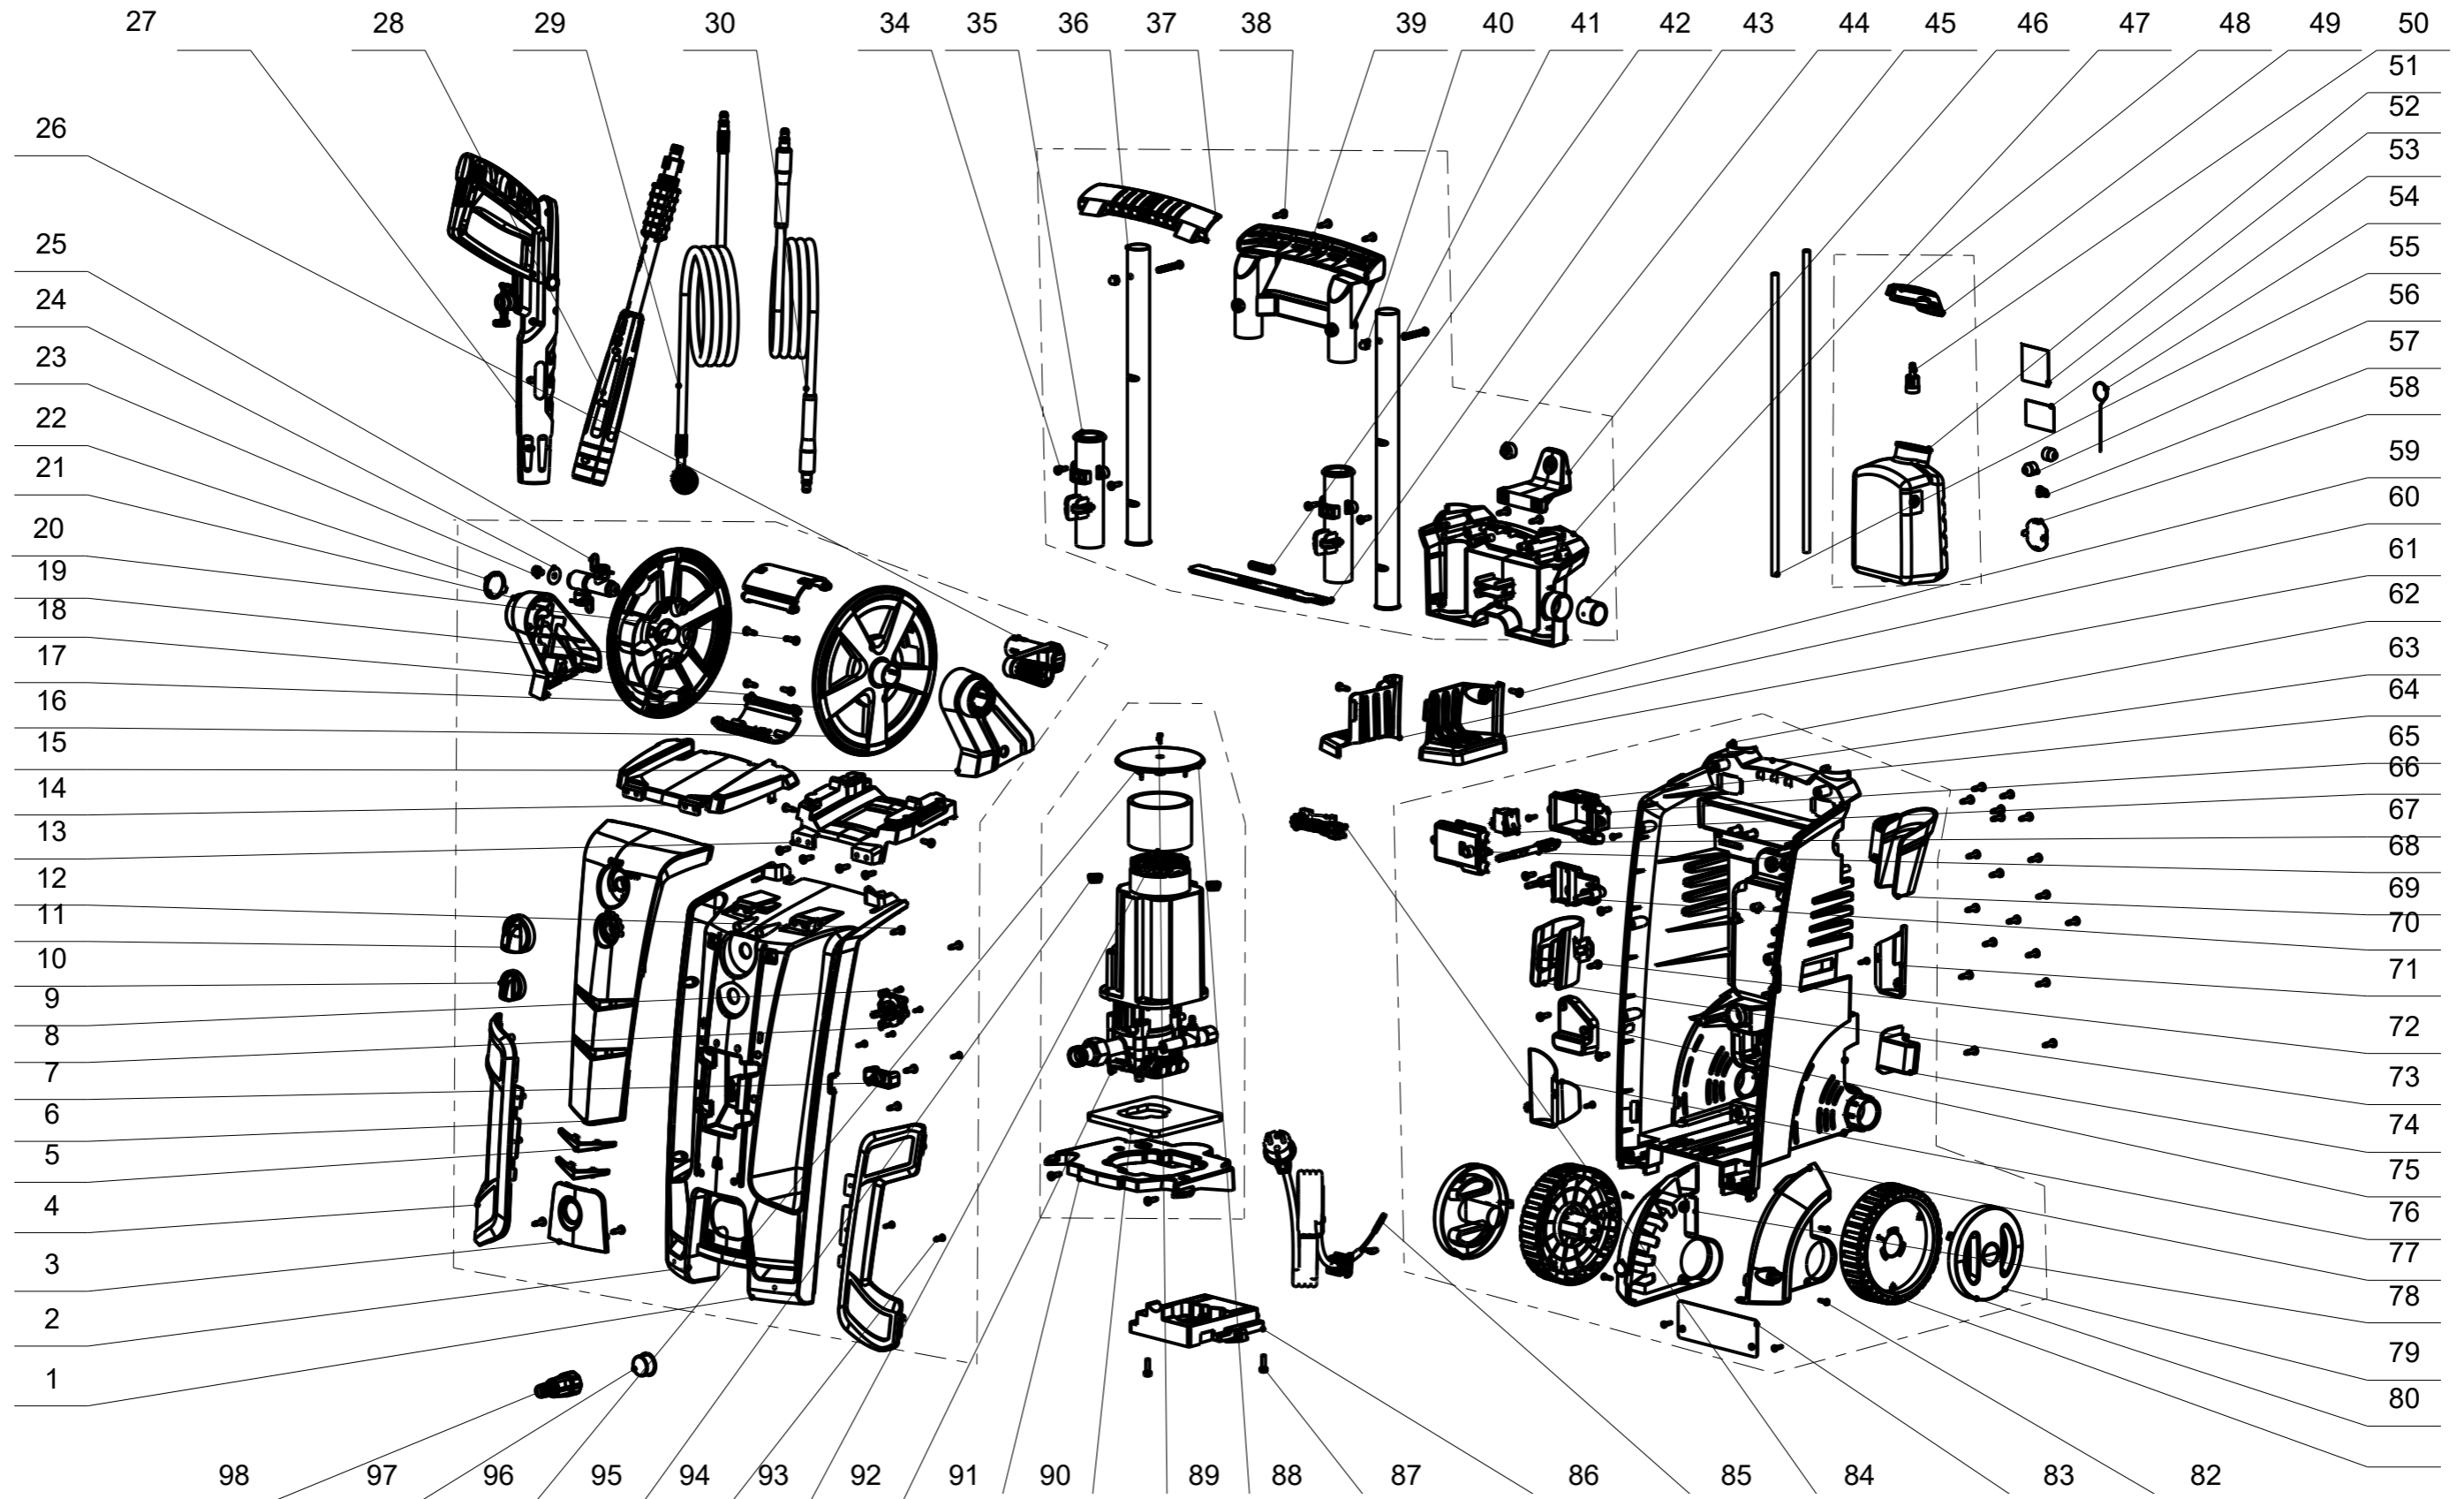

Jula art no 009876

Jula art no 009876

Pos	English Name	Qty		Pos	English Name	Qty
1	Front Housing Assy	1		53	Warning Label	1
2	Front Housing	1		54	Nozzle Pin	1
3	Water Inlet Board	1		55	Suction Tube	2
4	left&Right Decoration board	1		56	Waterproof Cap	2
5	Small Decorative Piece	1		57	Waterproof Plug	1
6	Switch Knob Board	1		58	Water Outlet Board	1
7	Limitation block	1		59	Screw	23
8	Adjustable Valve	1		60	Left Gun Stock	1
9	Screw	3		61	Right Gun Stock	1
10	On/Off Switch Knob	1		62	Rear housing Assy	1
11	Switch Knob	1		63	Rear Housing	1
12	Screw	12		64	Switch Box Assy	1
13	Reel bracket base	1		65	Switch Box	1
14	Upper board	1		66	Switch	1
15	Right Reel Bracket	1		67	Switch Lever	1
16	Hose Reel Assy	1		68	Switch Box Cover	1
17	Right Wheel Flange	1		69	Accessories Board	1
18	Hose Reel Hub	2		70	Switch Box Bracket	1
19	Left Wheel Flange	1		71	Right Tank board	1
20	Screw	4		72	Screw	5
21	Left Hose Reel Bracket	1		73	Gun Holder	1
22	Bracket Cover	1		74	Dam-board	1
23	Screw	1		75	Rear limitation Piece	1
24	Plain Washer	1		76	Left Tank board	1
25	Two Way Connector	1		77	Right Wheel Eave	1
26	Hose reel handle Assy	1		78	Left Wheel Eave	1
27	Gun	1		79	Wheel Assy	2
28	Lance	1		80	Wheel Cover	1
29	Internal Hose	1		81	Wheel	1
30	High Pressure Hose	1		82	Screw	10
34	Handle Assy	1		83	Waterproof Board	1
35	Telescopic handle guider	2		84	Capacitor and Inductor Assy	1
36	Telescopic handle	2		85	Power Cord	1
37	Handle Cover	1		86	Pump Base	1
38	Screw	9		87	Screw	2
39	Handle	1		88	Motor/Pump Assy with Cover	1
40	Screw Nut	2		89	Screw	1
41	Screw	2		90	Front Motor Cover Filter	1
42	Lock Spring	1		91	Wind Prevent Plate	1
43	Lock	1		92	Motor/Pump Assy	1
44	Damping Ring	1		93	Back Motor Cover Filter	1
45	Cord Hook	1		94	Screw	4
46	Rear board	1		95	Water Sheath	2
47	Lock Button	1		96	Motor Cover Cap	1
48	Soap Tank Assy	1		97	Water Inlet Screw Sheath	1
49	Tank Cap	1		98	Water Inlet Filter	1
50	Tank Neck+Plug	1				
51	Tank	1				
52	Rating Label	1				