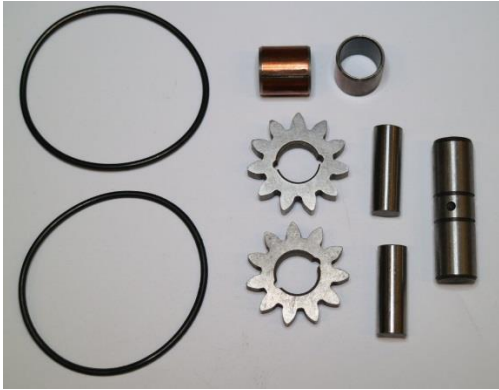

R021276 OLJESTICKA

R021278 SLITDEL ÖVRE PLAST

R021281 VENTIL KPL M.VEVHUS ALUMINIUM

R021282 MOTOR KPL M.STRÖMBRYTARE/ELBOX

R021462 PUMPDREVSATS

R022044 KOLV/TÄTNINGSSATS

R021580 VENTIL KPL MED SPAK

NO.		NAME	Quantity		
1		Lever Mount Nut	1	R021580	
2		Nut Cap	3		
3		Lever	1		
4		Lever Knob	1		
5		Guard Plate	1		
6		Nut	2		
7		Copper Gasket	4		
8		Screw	1		
9		O-ring	1		
10		Snap Washer - Shaft	1		
11		Valve Retract Spring	1		
12		O-ring	1		
13		Valve Core Rod	1		
14		Sliding Pressure Sensor Sleeve	1		
15		Sliding Pressure Sensor Sleeve Sping	1		
16		Alumium Cover (Rear)	1		
17	3905202049	O-ring	1	R021464	
18	3905202050	Piston	1		
19	3905202051	Piston Ring	1		
20		O-ring	1		
21	3905202135	Spring	1	R007391	
22	3905202136	Stud	4		
23	3905202137	Hydraulic Cylinder	1		
24		Alumium Cover (Front)	1		
25	3905202142	Piston Rod Seal	1		
26		O-ring	1		
27	16040394	Wing Bolt	1		
28	3905201030	wahser groupware	1		
29	3905202114	Dipstick	1		
30	3905202138	Piston Rod	1		
31	3905201031	Lift Handle	1		
32		Screw	2		
33	3905202139	Frame Tube	1		
34	3905202017	Lead plank	2		
35		Spring Washer	4		
36		Screw	6		
37		Nut	2		
38		Flat Wahser	2		
39		Nut	2		
40		Nut Plug	1		
41		wahser groupware	1		
42		Valve Sleeve	1		
43		Spring	5		
44		Adjusting Screw	1		
45		Steel Ball	1		
46		Pressure Limited Valve Spring	1		
47		Adjusting Screw	1		
48	3905202140	Log Pusher Connection Weldment	1	R007394 R021278	
49	3905202012	Plastic Inserts1	1		
50	3905202013	Plastic Insert 2	1		
51	3905201035	Log Pusher	1		
52		Nut	4		
53		Flat Wahser	5		
54		Screw	4		
55	3905202014	Wheel cover	2		
56	10471111	Block turn	2		
57		Wheel	2		
58		Washer	2		
59		Wheel shelf	1		
60		Bolt	6		
61		Spring Washer	9		
62		Washer	9		
63	3905201037	Gear Pump Cover	1		R007398
64		Spring	2		
65		Gear Housing Plate	1		
66		Circlip	2		
67		Gear Shaft	1		
68		Steel Ball	1		
69		Gear	2		
70		Pin	1		
71		Washer	6		
72		Bolt	3		
73		Motor Cover	1		
74		Seal	1		
75		Nut	1		
76		Screw	1		
77		Motor	1		
78	16040512	Fan	1	R014601	
79	10471113	Block turn	1		
80		Shroud	1		
81		Spring Washer	3		
82	3905202105	Screw	2		
83		Leg	1		
84		Nut	5		
85		Bolt	5		
86		Cable & plug	1		
87		Nut	3		
88		prevent out	1		
89		Bolt	1		
90		Screw	11		
91	3905202113	Switch Box cover	1		R007401 R011819 R007406
92		Airproof underlay	1		
93		Connection Terminal	1		
94		Capacitor	1		
95	3905201046	Switch	1		
96	3905202118	Switch Box	1		
97		Waterproof underlay	1		
98		Motor Support Left Shoe	1		
99		Motor Support Right Shoe	1		
100		Pin	2		
101	3905202141	Sping	2	R021462	
102	16040886	Sliding Sleeve	4		
103		Bolt	3		
	3905202032	switch cpl. With housing and capacitor			
	3905202016	base frame cpl.			
	16040518	switch cover with screw connection			
	3905202021	bag with bolts and nuts for base			
10-15'	3905202022	control valve			
8-16, 40-47	3905202024	housing with control valve			
71-74, 77-82	5905202033	motor			
o. Abb	3905101051	housing seal 120x80			
o. Abb	3905106019	capacitor 30@			