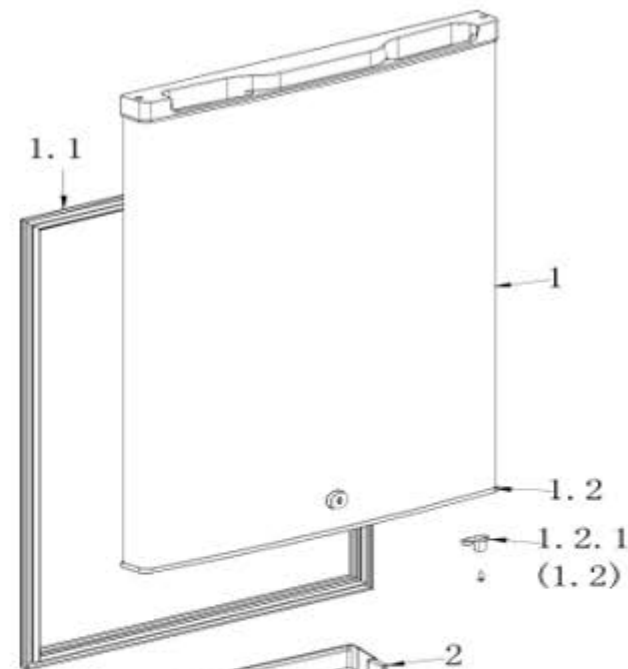

optional part

EX_ID	Spare Parts Code	Part Name(EN)	Qty.	Drawing No
1	1283100001636	Refrigerator door assembly	1	5037001405SH
1.1	12131000010127	Door gasket assembly of refrigerator	1	50111134003F
1.2	12131000034344	end cap assembly of refrigerator	1	50110833001H
1.2.1	12131000003258	Stopper	1	501119310107
2	12131000005674	R small tray	2	50112541000G
3	12131000081279	R large tray	1	N4T4-112
4	12131000006220	Shaft sleeve	1	501122510021
5	12831000005574	Small door assembly	1	50111144000E
5.1	12131000009623	Door gasket	1	501112840023
5.2	12131000004172	Door handles assembly of refrigerator	1	N003-105
8	12131000006378	Supporter	1	N4T5-106
9	11303125000572	tapping screw	5	MJ02-20025
10	17431000000392	Sector-shaped switch	1	B157.0.1-1
12	12131000000670	Fixing plate	1	50111204000A
13	12131000004783	Temperature-control box	1	501113340007
14	17431000019287	Constant temperature reset type temperature controller	1	WK-1096
15	12531000001170	Glass shelf assembly of refrigerator	1	50360204001G
16	12531000000962	Glass shelf assembly of refrigerator	1	N4W3-108
17	12131000A11003	Fruits and vegetables box	1	N4W3-102
18	12131000006305	Top cover	1	N4W2-105
19	12831000A05147	Cabinet assembly	1	A0816-201
20	11303305000004	tapping locking screw	13	MJ03-20000
21	12231000007029	Upper hinge assembly	1	502905040039
22	12131000002877	Gasket	1	B110.0-3
25	17431000000028	LED lamp	1	50241001001N
26	12131000005480	Lamp cover	1	501113340008
27	12131000003667	Screen printing knob	1	501113340009
28	12131000003029	Spout plug	1	189040000000011
29	12131000001001	Levelling feet	1	B176.0-2
30	12231000006962	Lower hinge adjust feet assembly	1	502905040040
33	17431000001114	Power cord	1	502401000415
34	12131000004264	Drain tray assembly	1	50111971001B
36	15531000001762	Processing tubes	1	GJ-0899
38	15533100000281	Dry filter	1	GJ-0305
39	11101010007925	Fixed Speed Reciprocating Compressor	1	YJ-QJ-1007
39.1	12031000001062	Starter	1	N/A
39.2	12031000001761	Protector	1	DRB12R61A1
40	11301132000354	screw	1	GBT818
41	11300914000023	screw assembly	4	MJ16-20000
42	12231000005898	Compressor mounting panel assembly	1	500724540018
102	12131000006189	Egg tray	1	216110
103	12131000000170	Ice box	1	501113810004