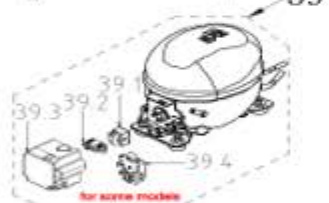

optional part

EX_ID	Spare Parts Code	Part Name(EN)	Qty.	Drawing No
1	1283100001636	Refrigerator door assembly	1	5037001405SH
1.1	12131000010127	Door gasket assembly of refrigerator	1	50111134003F
1.2	12131000034344	end cap assembly of refrigerator	1	50110833001H
1.2.1	12131000003258	Stopper	1	501119310107
2	12131000005674	R small tray	2	50112541000G
3	12131000081279	R large tray	1	N4T4-112
4	12131000006220	Shaft sleeve	1	501122510021
5	12831000005574	Small door assembly	1	50111144000E
5.1	12131000009623	Door gasket	1	501112840023
5.2	12131000004172	Door handles assembly of refrigerator	1	N003-105
8	12131000006378	Supporter	1	N4T5-106
9	11303125000572	tapping screw	5	MJ02-20025
10	17431000000392	Sector-shaped switch	1	B157.0.1-1
12	12131000000670	Fixing plate	1	50111204000A
13	12131000004783	Temperature-control box	1	501113340007
14	17431000019287	Constant temperature reset type temperature controller	1	WK-1096
15	12531000001170	Glass shelf assembly of refrigerator	1	50360204001G
16	12531000000962	Glass shelf assembly of refrigerator	1	N4W3-108
17	12131000A11003	Fruits and vegetables box	1	N4W3-102
18	12131000006305	Top cover	1	N4W2-105
19	12831000A05147	Cabinet assembly	1	A0816-201
20	11303305000004	tapping locking screw	13	MJ03-20000
21	12231000007029	Upper hinge assembly	1	502905040039
22	12131000002877	Gasket	1	B110.0-3
25	17431000000028	LED lamp	1	50241001001N
26	12131000005480	Lamp cover	1	501113340008
27	12131000003667	Screen printing knob	1	501113340009
28	12131000003029	Spout plug	1	189040000000011
29	12131000001001	Levelling feet	1	B176.0-2
30	12231000006962	Lower hinge adjust feet assembly	1	502905040040
33	17431000001114	Power cord	1	502401000415
34	12131000004264	Drain tray assembly	1	50111971001B
36	15531000001762	Processing tubes	1	GJ-0899
38	15533100000281	Dry filter	1	GJ-0305
39	11101010007925	Fixed Speed Reciprocating Compressor	1	YJ-QJ-1007
39.1	12031000001062	Starter	1	N/A
39.2	12031000001761	Protector	1	DRB12R61A1
40	11301132000354	screw	1	GBT818
41	11300914000023	screw assembly	4	MJ16-20000
42	12231000005898	Compressor mounting panel assembly	1	500724540018
102	12131000006189	Egg tray	1	216110
103	12131000000170	Ice box	1	501113810004