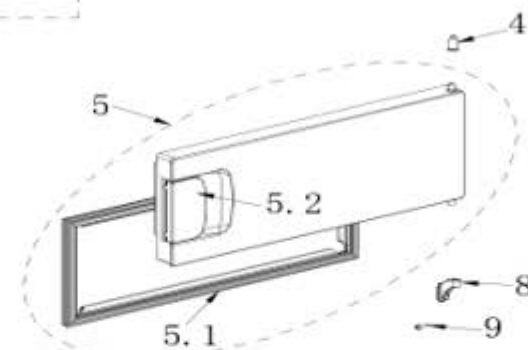

optional part

EX_ID	Spare Parts Code	Part Name(EN)	Qty.	Drawing No
1	1283100001636	Refrigerator door assembly	1	5037001405SH
1.1	12131000010127	Door gasket assembly of refrigerator	1	50111134003F
1.2	12131000034344	end cap assembly of refrigerator	1	50110833001H
1.2.1	12131000003258	Stopper	1	501119310107
2	12131000005674	R small tray	2	50112541000G
3	12131000081279	R large tray	1	N4T4-112
4	12131000006220	Shaft sleeve	1	501122510021
5	12831000005574	Small door assembly	1	50111144000E
5.1	12131000009623	Door gasket	1	501112840023
5.2	12131000004172	Door handles assembly of refrigerator	1	N003-105
8	12131000006378	Supporter	1	N4T5-106
9	11303125000572	tapping screw	5	MJ02-20025
10	17431000000392	Sector-shaped switch	1	B157.0.1-1
12	12131000000670	Fixing plate	1	50111204000A
13	12131000004783	Temperature-control box	1	501113340007
14	17431000019287	Constant temperature reset type temperature controller	1	WK-1096
15	12531000001170	Glass shelf assembly of refrigerator	1	50360204001G
16	12531000000962	Glass shelf assembly of refrigerator	1	N4W3-108
17	12131000A11003	Fruits and vegetables box	1	N4W3-102
18	12131000006305	Top cover	1	N4W2-105
19	12831000A05147	Cabinet assembly	1	A0816-201
20	11303305000004	tapping locking screw	13	MJ03-20000
21	12231000007029	Upper hinge assembly	1	502905040039
22	12131000002877	Gasket	1	B110.0-3
25	17431000000028	LED lamp	1	50241001001N
26	12131000005480	Lamp cover	1	501113340008
27	12131000003667	Screen printing knob	1	501113340009
28	12131000003029	Spout plug	1	189040000000011
29	12131000001001	Levelling feet	1	B176.0-2
30	12231000006962	Lower hinge adjust feet assembly	1	502905040040
33	17431000001114	Power cord	1	502401000415
34	12131000004264	Drain tray assembly	1	50111971001B
36	15531000001762	Processing tubes	1	GJ-0899
38	15533100000281	Dry filter	1	GJ-0305
39	11101010007925	Fixed Speed Reciprocating Compressor	1	YJ-QJ-1007
39.1	12031000001062	Starter	1	N/A
39.2	12031000001761	Protector	1	DRB12R61A1
40	11301132000354	screw	1	GBT818
41	11300914000023	screw assembly	4	MJ16-20000
42	12231000005898	Compressor mounting panel assembly	1	500724540018
102	12131000006189	Egg tray	1	216110
103	12131000000170	Ice box	1	501113810004