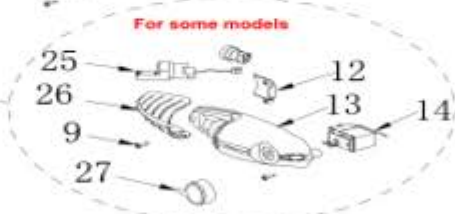

optional part

EX_ID	Spare Parts Code	Part Name(EN)	Qty.	Drawing No
1	1283100001636	Refrigerator door assembly	1	5037001405SH
1.1	12131000010127	Door gasket assembly of refrigerator	1	50111134003F
1.2	12131000034344	end cap assembly of refrigerator	1	50110833001H
1.2.1	12131000003258	Stopper	1	501119310107
2	12131000005674	R small tray	2	50112541000G
3	12131000081279	R large tray	1	N4T4-112
4	12131000006220	Shaft sleeve	1	501122510021
5	12831000005574	Small door assembly	1	50111144000E
5.1	12131000009623	Door gasket	1	501112840023
5.2	12131000004172	Door handles assembly of refrigerator	1	N003-105
8	12131000006378	Supporter	1	N4T5-106
9	11303125000572	tapping screw	5	MJ02-20025
10	17431000000392	Sector-shaped switch	1	B157.0.1-1
12	12131000000670	Fixing plate	1	50111204000A
13	12131000004783	Temperature-control box	1	501113340007
14	17431000019287	Constant temperature reset type temperature controller	1	WK-1096
15	12531000001170	Glass shelf assembly of refrigerator	1	50360204001G
16	12531000000962	Glass shelf assembly of refrigerator	1	N4W3-108
17	12131000A11003	Fruits and vegetables box	1	N4W3-102
18	12131000006305	Top cover	1	N4W2-105
19	12831000A05147	Cabinet assembly	1	A0816-201
20	11303305000004	tapping locking screw	13	MJ03-20000
21	12231000007029	Upper hinge assembly	1	502905040039
22	12131000002877	Gasket	1	B110.0-3
25	17431000000028	LED lamp	1	50241001001N
26	12131000005480	Lamp cover	1	501113340008
27	12131000003667	Screen printing knob	1	501113340009
28	12131000003029	Spout plug	1	189040000000011
29	12131000001001	Levelling feet	1	B176.0-2
30	12231000006962	Lower hinge adjust feet assembly	1	502905040040
33	17431000001114	Power cord	1	502401000415
34	12131000004264	Drain tray assembly	1	50111971001B
36	15531000001762	Processing tubes	1	GJ-0899
38	15533100000281	Dry filter	1	GJ-0305
39	11101010007925	Fixed Speed Reciprocating Compressor	1	YJ-QJ-1007
39.1	12031000001062	Starter	1	N/A
39.2	12031000001761	Protector	1	DRB12R61A1
40	11301132000354	screw	1	GBT818
41	11300914000023	screw assembly	4	MJ16-20000
42	12231000005898	Compressor mounting panel assembly	1	500724540018
102	12131000006189	Egg tray	1	216110
103	12131000000170	Ice box	1	501113810004