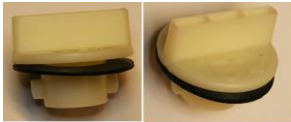

R020475 HJUL

R020480 NÄTFILTER FÖR HEPA MED KARBORRE

R020509 RÖR FÖRLÄNGNING 33 CM LÅNG

R020713 MATTLIST M. HJUL F.GOLVMUNSTYCKE

R023075 PLASTVRED F.FILTER HÅLLARE

R026173 HEPA FILTER

230038 DAMMSUGARPÅSAR 5-P

No.	PartName
1	Handle fixing plate
2	Switch
3	Top cover
4	Screw SJ2823
5	Motor top cover
6	Screw SJ2823
7	Motor middle cover
8	Screw SJ2821
9	Cord fixing plate
10	Cord jacket
11	Motor upper Seal
12	seal ring
13	Motor
14	Motor down Seal
15	Anti-noise sponge filter
16	Air inlet bush
17	Motor lower cover
18	Screw S12823
19	Float Cylinder seal
20	Float Cylinder
21	HEPA frame
22	Screw SJ2823
23	Suction sockel
24	Suction sockel flXing plate
25	Protective valve assembly
26	IOL blow tunnel
27	rating fabel
28	handle
29	powercord
30	Wire connector
31	intemal wire asscmbly
32	plastic tank
33	small wheel assembly
34	HEPA filter
35	Nylonmesh
36	lock button seal ring
37	lock button
38	paperbag