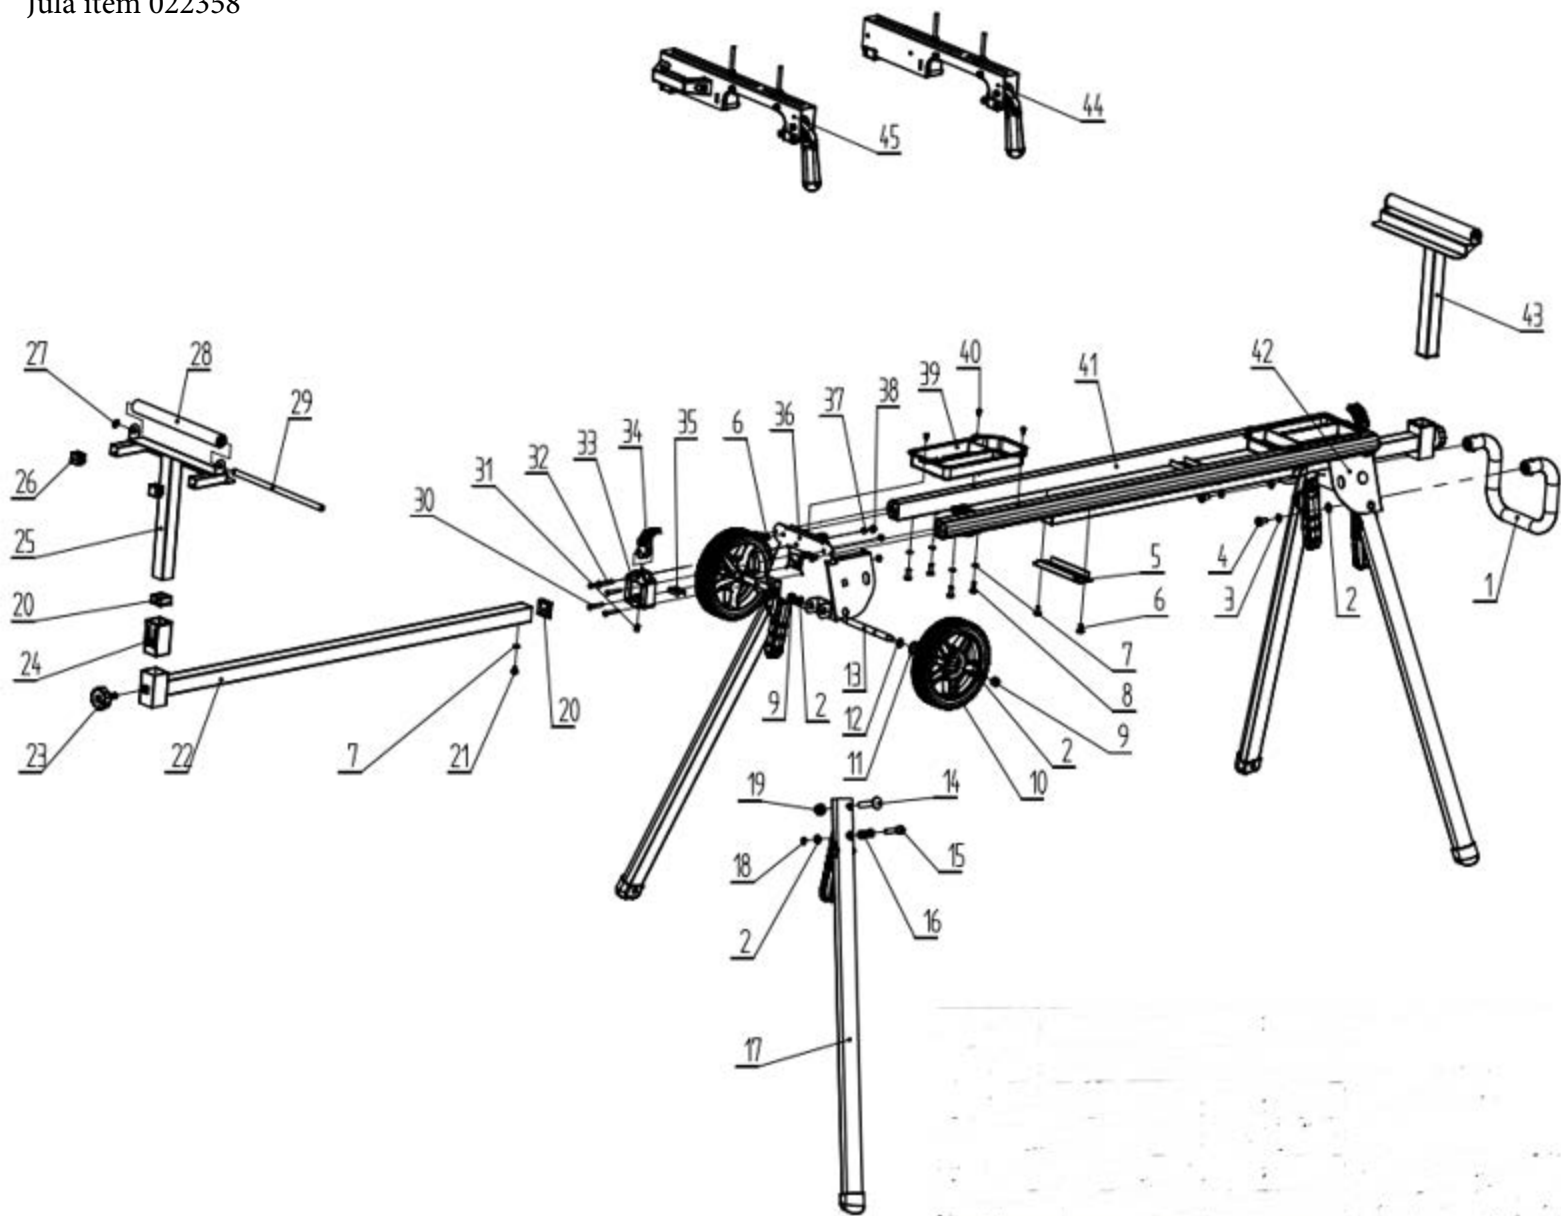

Jula item 022358

**PARTS LIST**

<b>Item</b>	<b>Description</b>	<b>Qty(pc)</b>
1	Handle	1
2	Washer 8	10
3	Washer	2
4	Bolt M8X16	2
5	Leg Bracket	2
6	Bolt M6X12	12
7	Washer	10
8	Bolt M6X16	8
9	Nut M8	4
10	7"Wheel	2
11	Washer	2
12	Ring	2
13	Wheel axle	2
14	Bolt M10X52	4
15	Pin	4
16	Spring	4
17	Foot bar assembly	4
18	Open ring	4
19	Nut M10	4
20	Plastic Cap	4
21	Bolt M6X8	2
22	Extend tube	2
23	Handle	2
24	Square cap	2
25	Roller bracket	1
26	Cap	2
27	Ring 10	2
28	Roller	2
29	Roller axle	2
30	Bolt M5X32	8
31	Bolt M8X12	2
32	Bolt M6X35	2
33	Locking bracket	2
34	Locking handle	2
35	Spring	2
36	Feet bracket	1
37	Nut M5	8
38	Nut M6	2
39	Tool box	2
40	Bolt	6
41	Top tube	2
42	Feet bracket	1
43	Roller bracket assembly	1
44	Mounting Bracket R	1
45	Mounting Bracket L	1