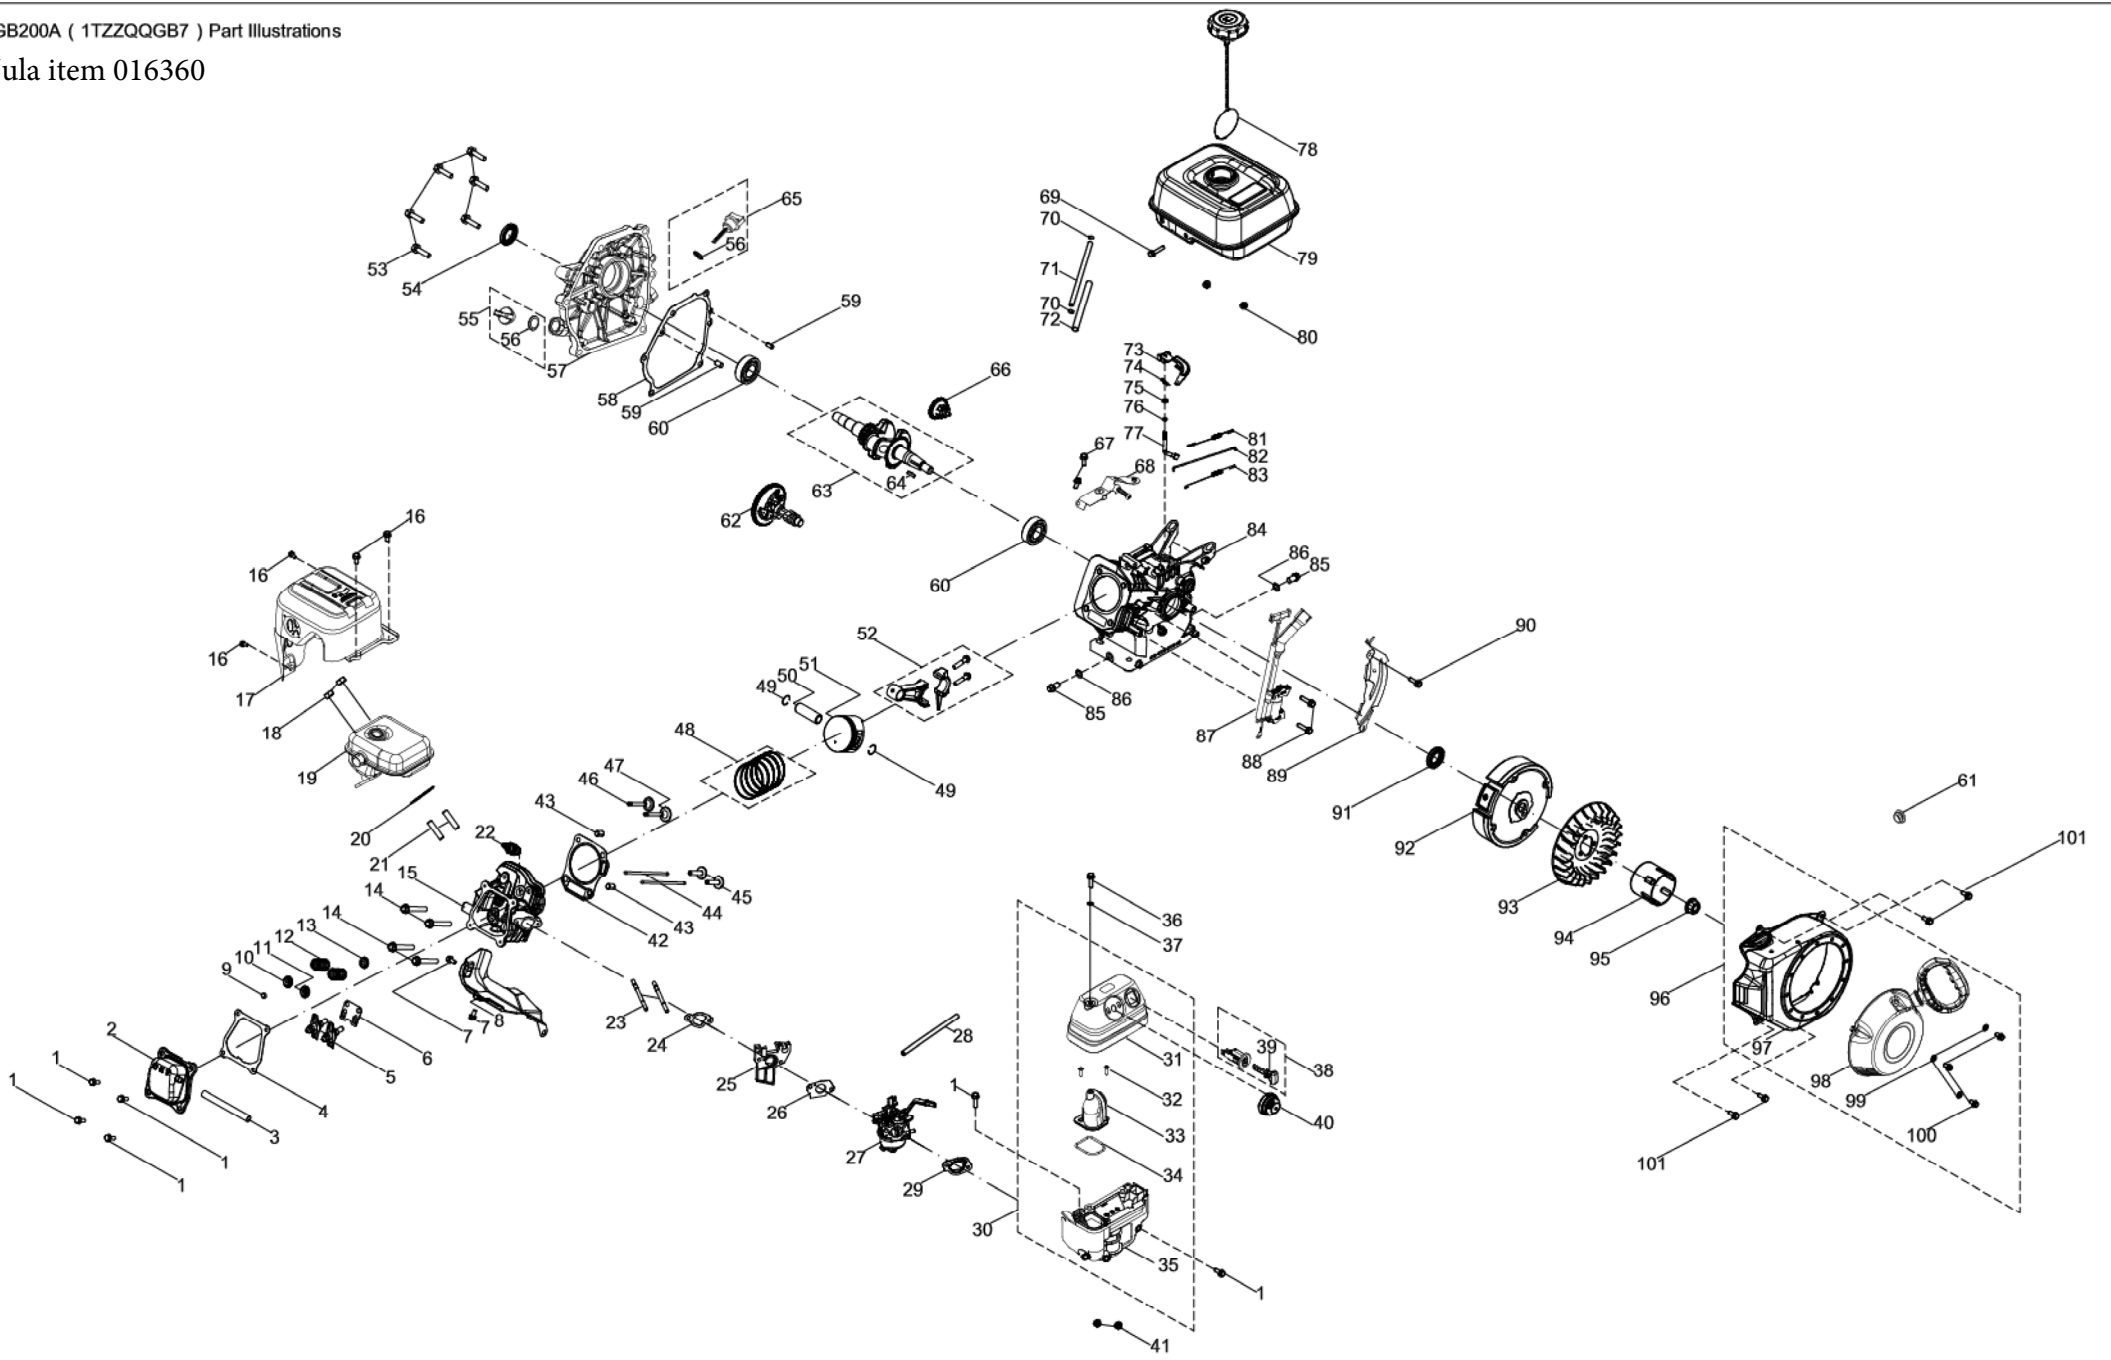

Jula item 016360

Spare part list for ZS engine GB200A 196CC EUV

Pos	Material code	English name	Qty
1	100011264-0003	Bolt, M6×16	6
2	100056645	Valve Cover	1
3	100002831	Breather Hose	1
4	100010181	Gasket, Valve Cover	1
5	100004420	Rocker Arm Assembly	2
6	100050881	Rocker Arm Base	1
7	100011260-0005	Bolt, M6×10	2
8	100007083	Shroud	1
9	100004588	Valve Adjust Cap, Exhaust	1
10	100004585	Valve Spring Seat	1
11	100004580	Valve Spring Seat	1
12	100004564	Valve Spring	2
13	100004600	Intake Valve Seal	1
14	100002463-0001	Bolt, M8×65	4
15	100002378	Cylinder Head	1
16	100011261-0004	Bolt, M6×12	4
17	100052309-0001	Muffler Guard	1
18	100011422-0004	Nut, M8	2
19	100052716-0002	Muffler	1
20	100006526	Gasket, Muffler	1
21	100010387	Stud, M8×34	2
22	100009376	Spark Plug	1
23	100010359	Stud, M6×110	2
24	100005559	Gasket, Carburetor Insulator	1
25	100005599	Insulator	1
26	100005922	Gasket, Carburetor	1
27	100052815	Carburetor	1
28	100017791	Fuel Hose, φ4×φ8×170	1
29	100005629	Gasket, Carburetor	1
30	100052307	Air Filter Assembly	1
31	100052715	Air Filter Cover	1
32	100011002-0003	Self-tapping Screw, ST4.2×19	2
33	100052710	Inlet Pipe	1
34	100052713	Gasket, Air Filter	1
35	100052711	Air Filter Base Assembly	1

Pos	Material code	English name	Qty
36	100011253-0001	Bolt, M5×20	1
37	100010919-0002	Washer, φ5	1
38	100009175	Stop Switch	1
39	100009178	Stop Switch Key	1
40	100005668	Primer	1
41	100011463-0002	Nut, M6	2
42	100010210	Gasket, Cylinder Head	1
43	100010558	Pin, φ10×16	2
44	100004395	Push Rod	2
45	100004262	Tappet	2
46	100057969	Exhaust Valve	1
47	100004522	Intake Valve	1
48	100003238	Piston Ring Set	1
49	100003221	Circlip	2
50	100003123	Piston Pin	1
51	100003074	Piston	1
52	100003446	Connecting Rod Assembly	1
53	100011319-0001	Bolt, M8×32	6
54	100017654	Oil Seal, φ25×φ41.25×6	1
55	100004171-0002	Oil Plug	1
56	100010077	O-Ring, φ15.8×2.5	2
57	100002956	Crankcase Cover	1
58	100052829	Gasket, Crankcase	1
59	100010550	Pin, φ8×14	2
60	100010680	Bearing, 6205	2
61	100007664	Plug	1
62	100004293	Camshaft	1
63	100123870	Crankshaft	1
64	100010577	Woodruff Key	1
65	100004105-0005	Dipstick	1
66	100050820	Governor Gear	1
67	100011215-0001	Bolt, M6×12	2
68	100008112	Governor Gear Bracket Assembly	1
69	100011269-0003	Bolt, M6×28	1
70	100005137	Clamp	2