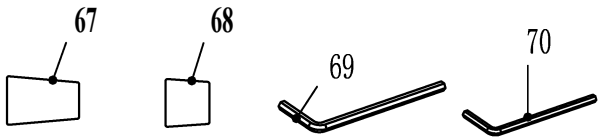

配件:

辅料:

Jula item 021737

18V Cordless and brushless Band saw BW2110 ---2.5 "

No	item	spe.	qty	No	item	spe.	qty
1	Lampholder	0201H81103	1	36	side net cover	0201H85301	2
2	LED assembly	0103081026	1	37	side net	0102035327	2
3	Transparent reflector	0107034200	1	38	left housing	0201H81600	1
4	left handle	0201H81400	1	39	right housing	0201H81700	1
5	lock botton of switch	0201L44200	1	40	bearing sleeve	0108020001	1
6	stator assembly with PCB	0202A50080	1	41	rotor assembly	0406041391	1
7	hexagon nut	0104016041	4	42	Gear ring cover planetary gear	0102037837	1
8	right handle	0201H81500	1	43	wth thickness 4.8	0102015219	3
9	hook	0102037831	1	44	planet gear carrier planetary gear	0102015221	1
10	hexagon screw Cross pan head	0104010360	4	45	wth thickness 7.5	0102015220	3
11	tapping screws battery insert for	0104011806	19	46	intermediate shaft	0102037838	1
12	left housing battery insert for	0201H81120	1	47	annular gear	0102037839	1
13	right housing	0201H81121	1	48	gearbox assembly	0406041392	1
14	Triple screw	0104014103	24	49	spacer bush Cross pan head	0102037148	1
15	Adjustable wrench	0201H11040	1	50	tapping screws deep groove	0104011129	4
16	spring washer Hexagon screws	0104030008	1	51	ball bearing 6902Z Hexagon socket	0102050653	1
17	with flat end Regulating shaft	0104010043	2	52	triple screw M5*16	0104010156	2
18	cover plate	0201H81102	1	53	Block frame	0102035328	1
19	steel bushing	0102050319	1	54	Antifriction gasket	0104020081	1
20	Adjusting nut block	0102037832	1	55	needle bearing NK14/16	0102050073	1
21	adjustable shaft	0102037833	1	56	driven disc	0201821000	1
22	slide block assembly	0406041390	1	57	driving disc	0201821050	1
23	regulating spring	0102035188	1	58	non-slip belt	0108041035	2
24	saw body	0205H81050	1	59	big gasket	0104020082	2
25	flat washer needle bearing	0104020004	2	60	front positioning block	0201820520	1
26	NK6/12/12	0102050072	1	61	rear positioning block	0201820521	1
27	round pin	0104040545	1	62	Protective cover button Button shrapnel	0201H85200	2
28	solid core rivet	0110021028	2			0104021204	2
29	protecting cover	0201H85140	1	63	round pin deep groove	0104040519	2
30	split washer	0104051103	2	64	ball bearing 624Z deep groove	0102050490	2
31	blade	0102037180	1	65	ball bearing 696Z	0102050650	8
32	brush	0201H80013	1	66	screw	0104017011	4
33	net cover	0201H85302	1	67	logo sticker	TZ07041500	1
34	net	0102035326	1	68	parameter sticker	TZ07042077	1
35	net inert	0201H85300	1	69	Wrench S4	0408043002	1
				70	Wrench S3	0408042072	1