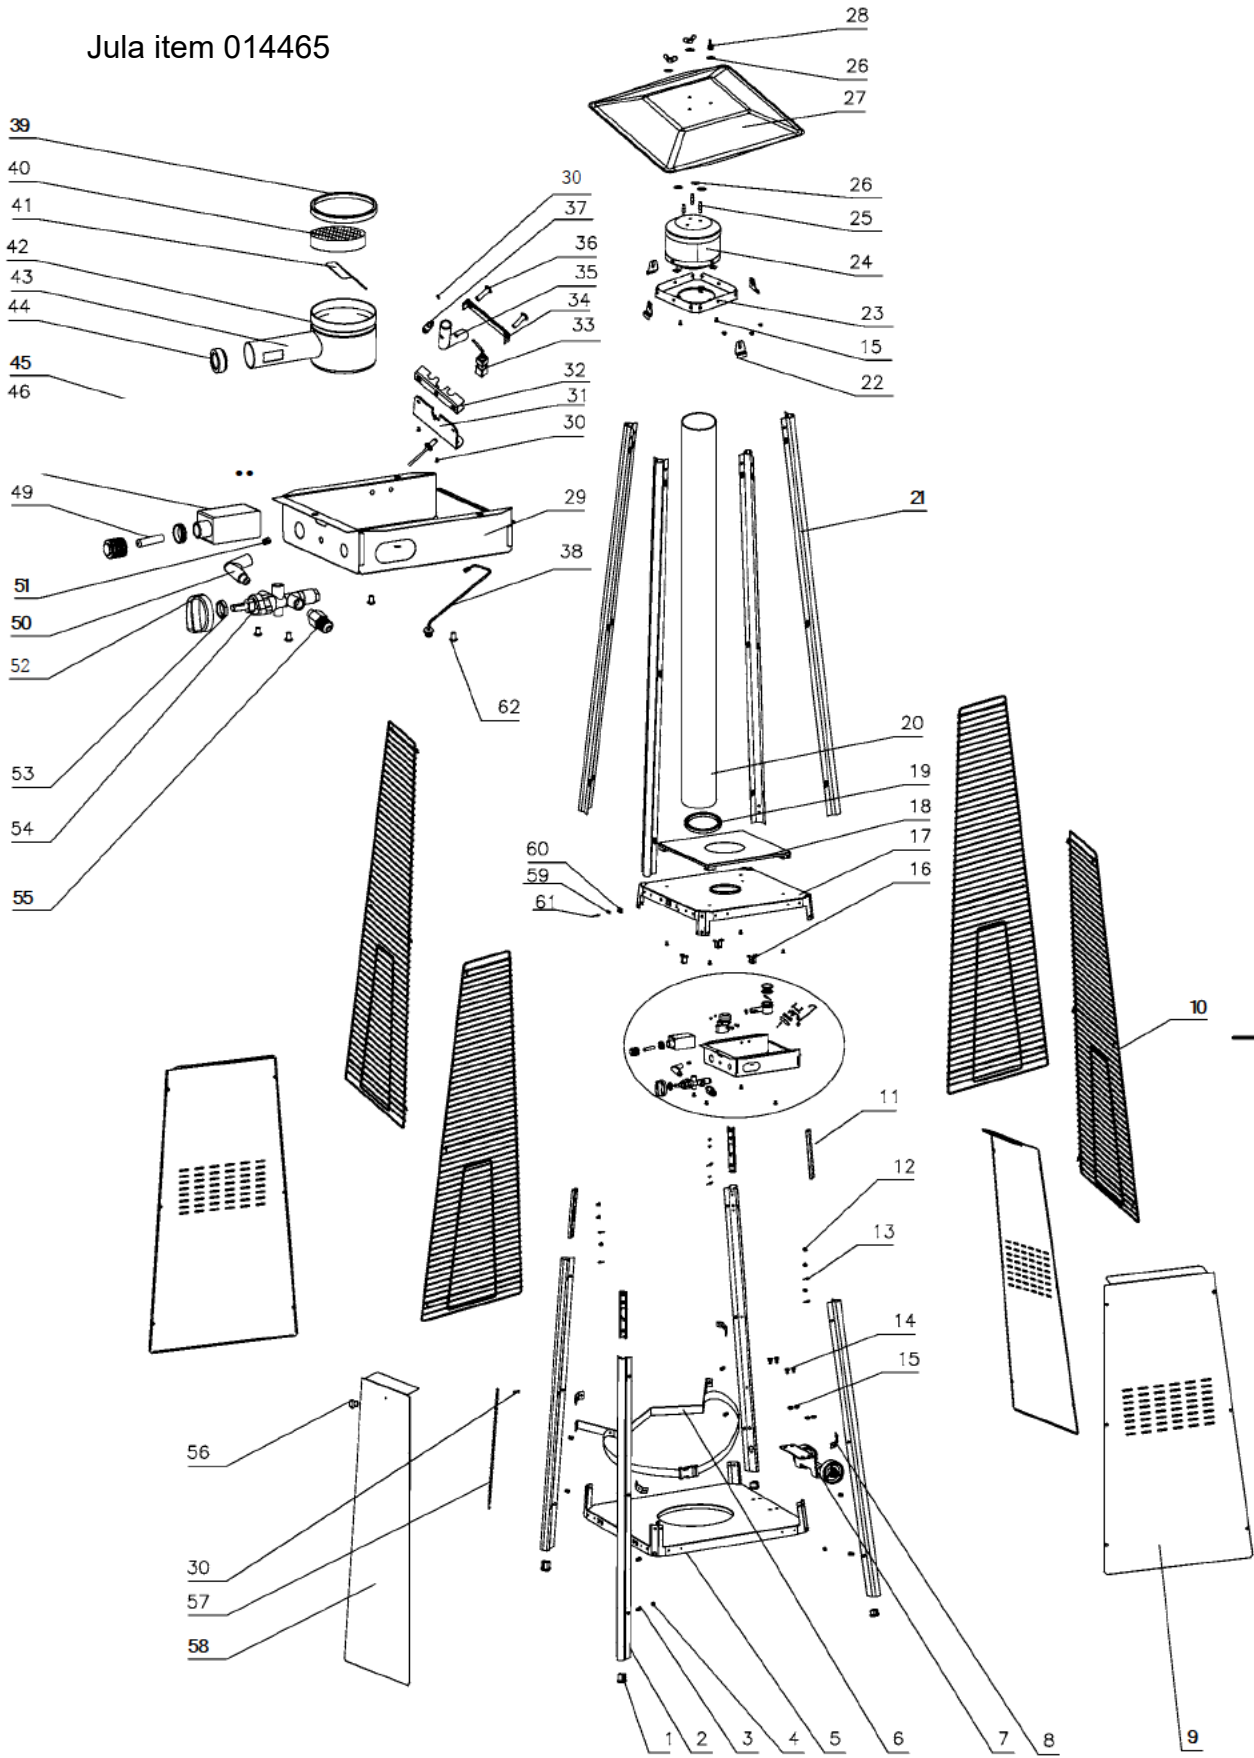

Jula item 014465

No.	Part Name	QTY	No.	Part Name	QTY
1	plastic mat	4	50	Main nozzle joint	1
2	lower support	4	51	Main nozzle joint	1
3	M5 nut	8	52	Knob for valve	1
4	M5x10 screw	12	53	Fixer for valve	1
5	Base(bottom plate)	1	54	Valve	1
6	Block belt	1	55	Joint for gas hose	1
7	Wheels	1	56	Knob on door	1
8	Connect plate for side panel	4	57	Chain	1
9	Side panel	3	58	Door	1
10	Protective guard	4	59		
11	Support for part 2	4	60	Magnet	1
12	3/16" Screw	48	61		
13	Φ4x8 rivet	9	62	M6x8 screw	3
14	M6X10 screw	4			
15	M6 nut	4			
16	Connect plate for control box	3			
17	Middle plate	1			
18	Cover plate	1			
19	Black silicone ring	1			
20	Glass tube Φ100x3	2			
21	Upper support	4			
22	Fix plate for part 10	4			
23	Base for flame screen	1			
24	Flame screen	1			
25	Stud	3			
26	φ6x18mm small flat washer	6			
27	Reflector	1			
28	M6 wing nut	3			
29	Control box	1			
30	M4X8 screw	3			
31					
32					
33	Ignition assembly	1			
34					
35	Ignition tube	1			
36	M4X15 screw	2			
37	Thermcouple	1			
38	Pilot unit	1			
39					
40					
41					
42	Gas box	1			
43					
44					
45	M4 nut	2			
46	Anti-tilt switch	1			
47	M4X25 screw	2			
48	Electric ignitor	1			
49	Battery	1			