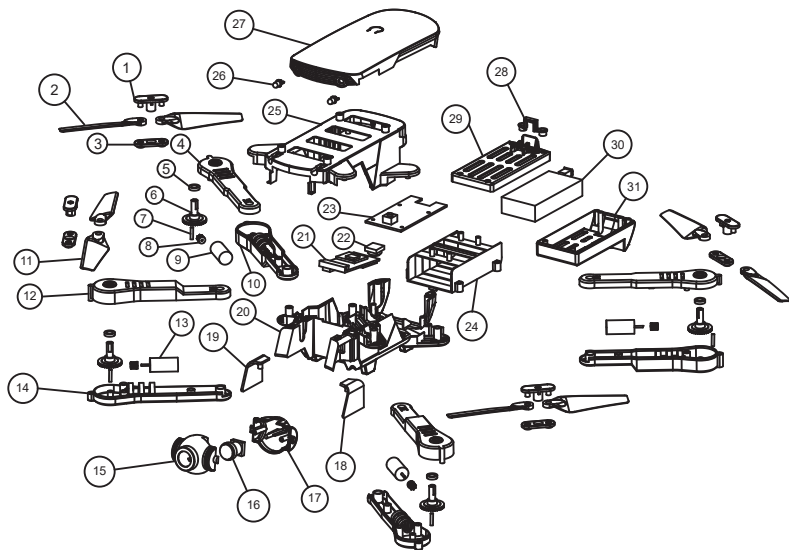

Jula item 024785

1. Upper blades clip	2. B propeller	3. Bottom blades clip
4. Rear arm top cover	5. Bearing	6. Transmission gear
7. Transmission shaft	8. Motor gear	9. CW motor
10. Rear arm bottom cover	11. A propeller	12. Front arm top cover
13. CCW motor	14. Front arm bottom cover	15. Camera base
16. Front camera	17. Lens mount cap	18. Lens L shield
19. Lens R shield	20. Bottom cover	21. WIFI circuit board
22. optical positioning lens	23. receiver	24. Receiver mount
25. Drone body	26. Light	27. Upper cover
28. Wires fastening	29. Camera box upper	30. Battery
31. Battery box bottom		