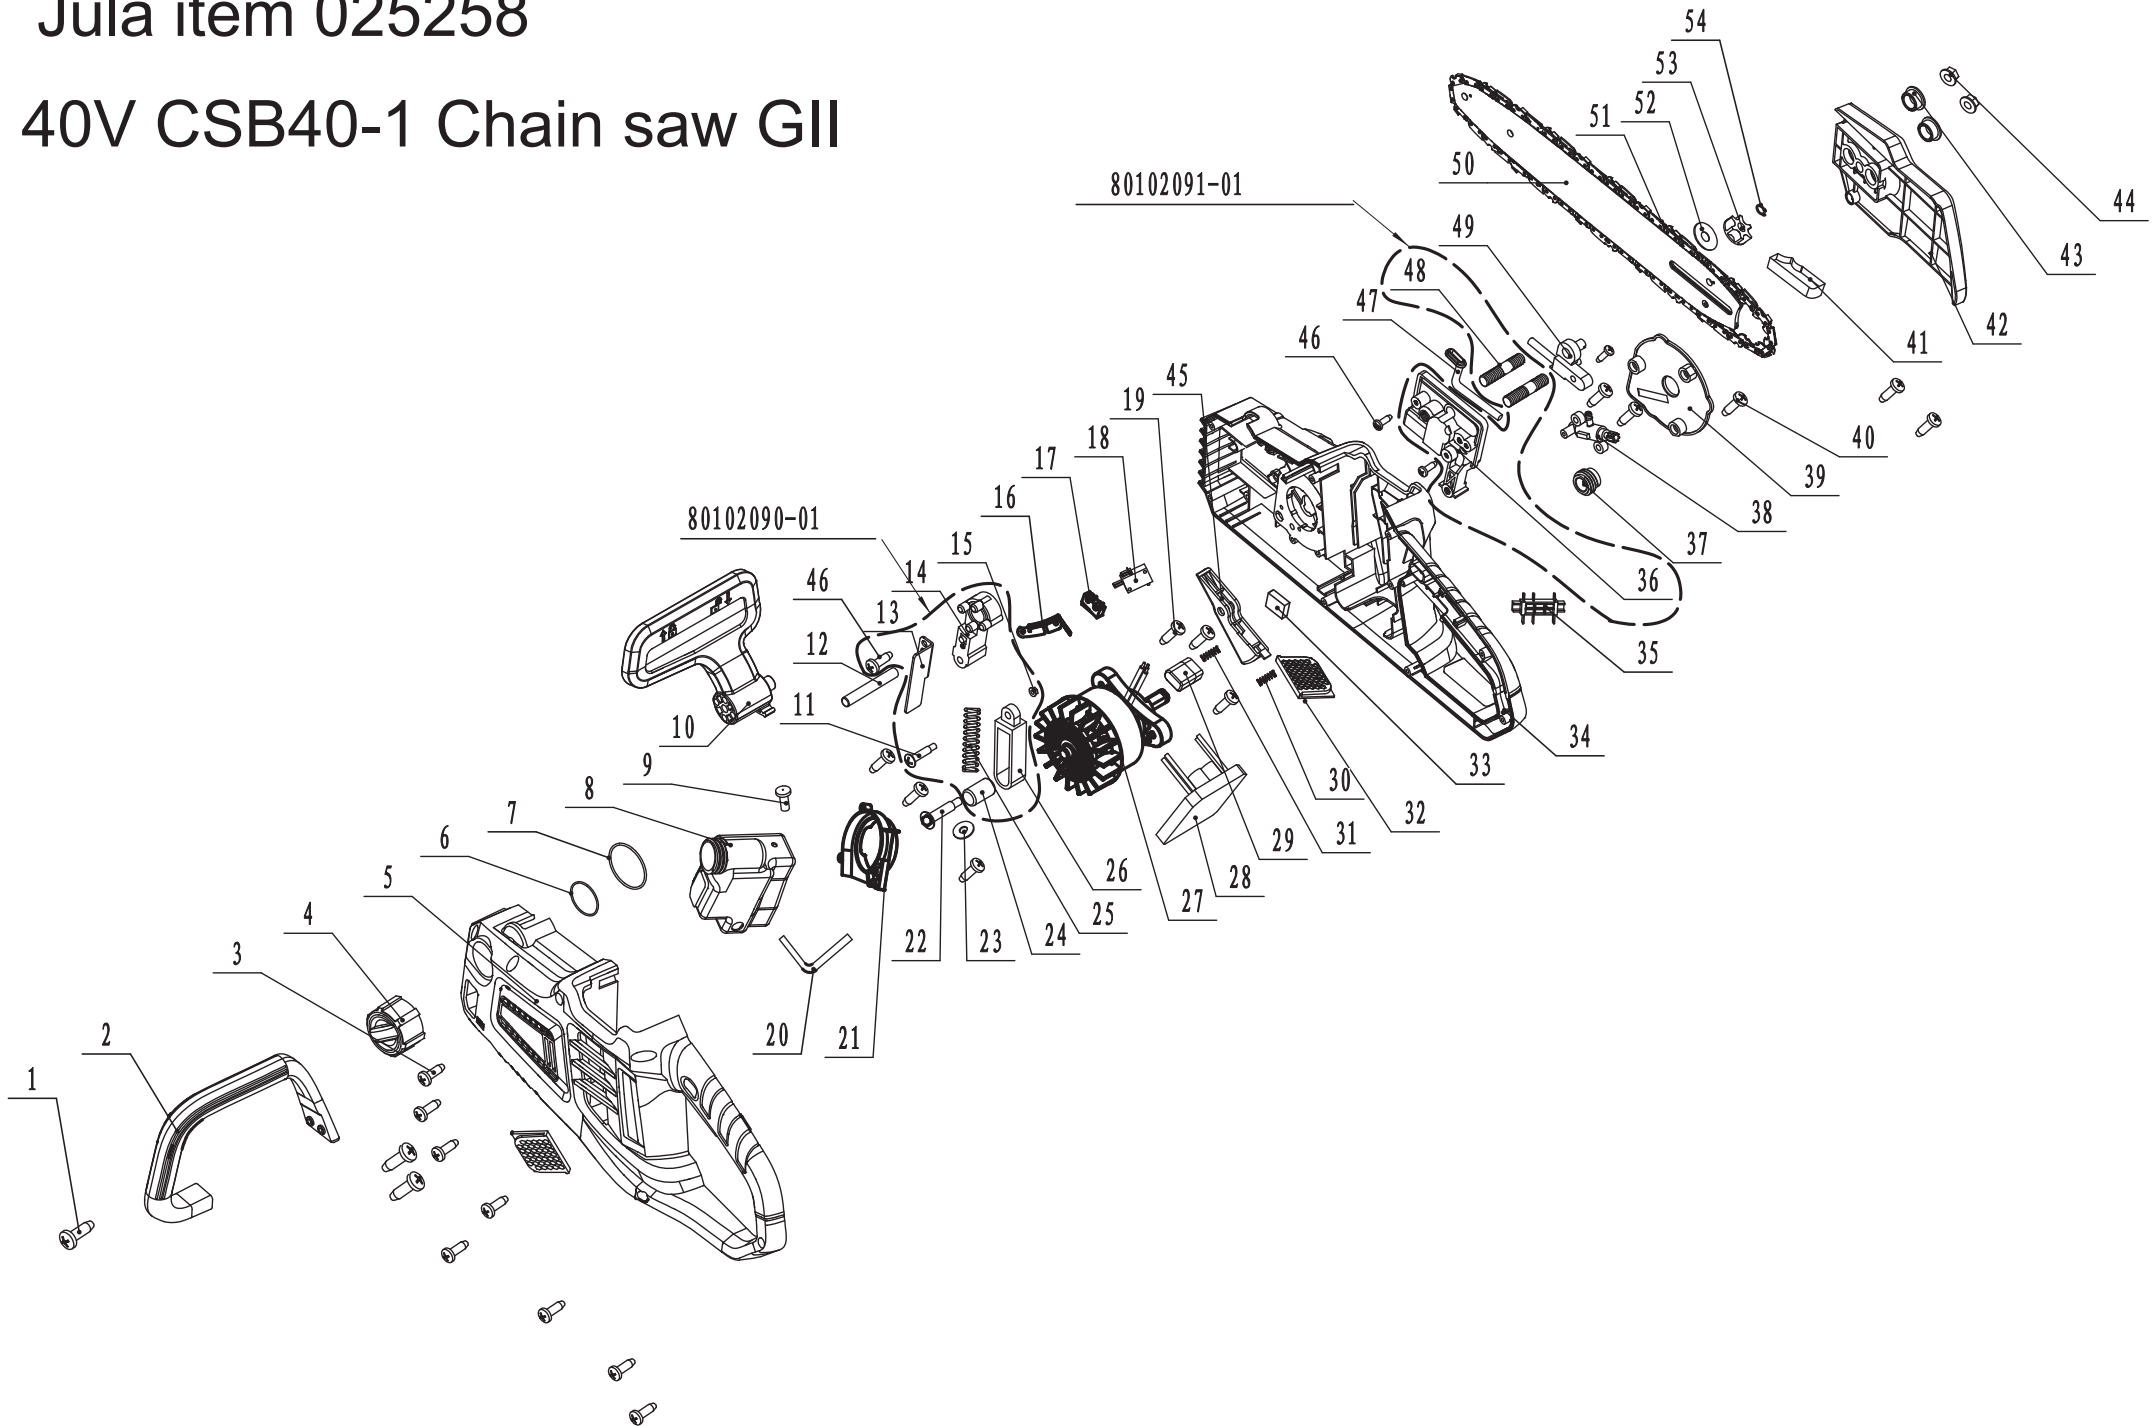

Jula item 025258

40V CSB40-1 Chain saw GII

40V CSB40-1 Chain Saw GII Part list

No.	SK Part No.	English Description	Qty	No.	SK Part No.	English Description	Qty
1	80700079-12	Self-tapping screw ST4.8*16	3	30	80200081-01	Reverse self locking spring	1
2	80302356-01	Auxiliary handle	1	31	80200218-01	Reset spring	1
3	80700075-06	Self-tapping screw ST4.2*16	9	32	80300083-01	Baffle	2
4	80301745	Cap of oil tank	1	33	80400543-01	Dust proof sponge	1
5	80302354	Left Housing	1	34	80302355	Right Housing	1
6	80400013-01	Cap of oil tank seal	1	35	80300717-01	Battery pin	1
7	80400574-01	Oil tank mat seal	1	36	80201788-02	Chain bar fix block	1
8	80302418-01	Oil tank	1	37	80302123-01	Worm	1
9	80400423-01	Valve	1	38	80201828-01	Oil pump	1
10	80302357-01	Brake baffle	1	39	80302119-01	Dust cover	1
11	80700393-01	Screw M5*25	1	40	80700075-03	Self-tapping screw ST4.2x12	10
12	80201943-01	Axis pin ϕ 7*70	1	41	80400593-01	Rubber sealing block	1
13	80201833-01	Brake pad	1	42	80302359-01	Side cover	1
14	80201786-01	Brake pad fix seat	1	43	80201827-01	Pressing sleeve	2
15	80700015-05	Nut M5	1	44	80700052-03	Nut M8	2
16	80302382-01	Cable bracket	1	45	80302121-04	Switch button	1
17	80102095-01	Brake switch	1	46	80700014-05	Screw M4*10	4
18	80600498-01	On/off switch	1	47	80400539-01	Oil outlet tube	1
19	80700031-07	Screw M5*16	3	48	80201835-01	Bolt M8	2
20	80400592-01	Oil outlet tube	1	49	80101774-01	Adjust assembly	1
21	80302358-01	Wind guide cover	1	50	80100580-04	Oregon chain bar 14 inch	1
22	80700046-05	Nut M6*25	1	51	80100652-04	Saw Chain 14 inch	1
23	80700136-04	Flat gasket 6	1	52	80400558-01	Wool Pad	1
24	80201832-01	Steel bushing	1	53	80200084-01	Sprocket	1
25	80201831-01	Brake spring	1	54	80700125-06	Split washer	1
26	80201787-01	Spring seat	1				
27	67000108-01	40V brushless motor	1				
28	80101935-01	PCBA 40V	1				
29	80302122-04	Self-lock button	1				