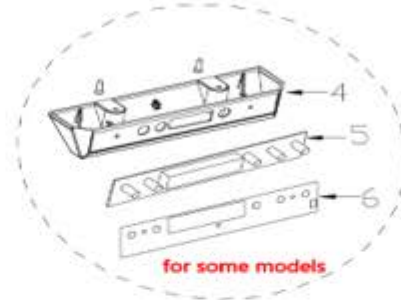

**optional part**

101

<b>EX_ID</b>	<b>Spare Parts Code</b>	<b>Part Name(EN)</b>	<b>Qty.</b>
1	12531000001579	Glass door assembly	1
1.1	17131000000027	Display control panel	1
1.2	12131000001139	Box cover	1
1.3	12131000010316	Door gasket assembly of refrigerator	1
1.4	12131000006211	Shaft sleeve	1
1.5	12231000006558	Stopper	1
3	12931000000274	Steel wire wine rack	1
7	12931000000286	Steel wire wine rack	4
8	12131000005132	Hinge cover	1
9	11303305000004	tapping locking screw	10
10	12931000000552	Upper hinge	1
15	17431000000094	LED lamp	1
16	12131000001178	Box cover	1
17	15733000000261	Refrigerator rollbond evaporator	1
18	12231000006997	Lower hinge assembly	1
19	12131000000999	Levelling feet	1
20	12831000008809	Cabinet assembly	1
21	17431000001087	Power cord	1
22	12131000004317	Drain tray	1
24	17131000000142	Main control board	1
25	11101010014213	Fixed speed reciprocating compressor	1
25.1	12031000001062	Starter	1
25.2	12031000001294	Protector	1
26	12231000005828	Compressor mounting panel	1
101	12231000005661	Compressor back cover	1