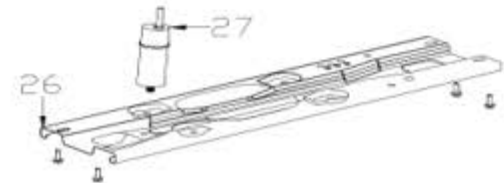

**optional part**

101

<b>EX_ID</b>	<b>Spare Parts Code</b>	<b>Part Name(EN)</b>	<b>Qty.</b>
1	12531000001579	Glass door assembly	1
1.1	17131000000027	Display control panel	1
1.2	12131000001139	Box cover	1
1.3	12131000010316	Door gasket assembly of refrigerator	1
1.4	12131000006211	Shaft sleeve	1
1.5	12231000006558	Stopper	1
3	12931000000274	Steel wire wine rack	1
7	12931000000286	Steel wire wine rack	4
8	12131000005132	Hinge cover	1
9	11303305000004	tapping locking screw	10
10	12931000000552	Upper hinge	1
15	17431000000094	LED lamp	1
16	12131000001178	Box cover	1
17	15733000000261	Refrigerator rollbond evaporator	1
18	12231000006997	Lower hinge assembly	1
19	12131000000999	Levelling feet	1
20	12831000008809	Cabinet assembly	1
21	17431000001087	Power cord	1
22	12131000004317	Drain tray	1
24	17131000000142	Main control board	1
25	11101010014213	Fixed speed reciprocating compressor	1
25.1	12031000001062	Starter	1
25.2	12031000001294	Protector	1
26	12231000005828	Compressor mounting panel	1
101	12231000005661	Compressor back cover	1