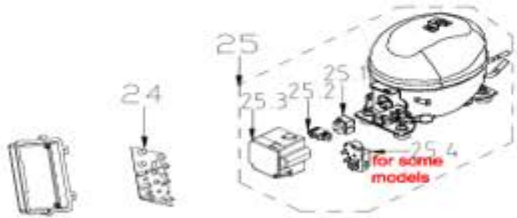

**optional part**

101

<b>EX_ID</b>	<b>Spare Parts Code</b>	<b>Part Name(EN)</b>	<b>Qty.</b>
1	12531000001579	Glass door assembly	1
1.1	17131000000027	Display control panel	1
1.2	12131000001139	Box cover	1
1.3	12131000010316	Door gasket assembly of refrigerator	1
1.4	12131000006211	Shaft sleeve	1
1.5	12231000006558	Stopper	1
3	12931000000274	Steel wire wine rack	1
7	12931000000286	Steel wire wine rack	4
8	12131000005132	Hinge cover	1
9	11303305000004	tapping locking screw	10
10	12931000000552	Upper hinge	1
15	17431000000094	LED lamp	1
16	12131000001178	Box cover	1
17	15733000000261	Refrigerator rollbond evaporator	1
18	12231000006997	Lower hinge assembly	1
19	12131000000999	Levelling feet	1
20	12831000008809	Cabinet assembly	1
21	17431000001087	Power cord	1
22	12131000004317	Drain tray	1
24	17131000000142	Main control board	1
25	11101010014213	Fixed speed reciprocating compressor	1
25.1	12031000001062	Starter	1
25.2	12031000001294	Protector	1
26	12231000005828	Compressor mounting panel	1
101	12231000005661	Compressor back cover	1