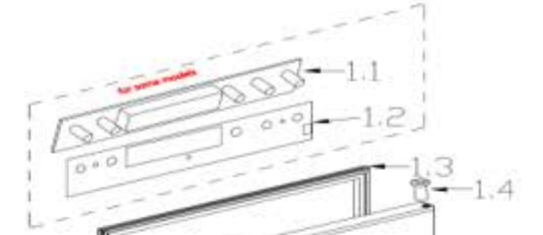

**optional part**

101

<b>EX_ID</b>	<b>Spare Parts Code</b>	<b>Part Name(EN)</b>	<b>Qty.</b>
1	12531000001579	Glass door assembly	1
1.1	17131000000027	Display control panel	1
1.2	12131000001139	Box cover	1
1.3	12131000010316	Door gasket assembly of refrigerator	1
1.4	12131000006211	Shaft sleeve	1
1.5	12231000006558	Stopper	1
3	12931000000274	Steel wire wine rack	1
7	12931000000286	Steel wire wine rack	4
8	12131000005132	Hinge cover	1
9	11303305000004	tapping locking screw	10
10	12931000000552	Upper hinge	1
15	17431000000094	LED lamp	1
16	12131000001178	Box cover	1
17	15733000000261	Refrigerator rollbond evaporator	1
18	12231000006997	Lower hinge assembly	1
19	12131000000999	Levelling feet	1
20	12831000008809	Cabinet assembly	1
21	17431000001087	Power cord	1
22	12131000004317	Drain tray	1
24	17131000000142	Main control board	1
25	11101010014213	Fixed speed reciprocating compressor	1
25.1	12031000001062	Starter	1
25.2	12031000001294	Protector	1
26	12231000005828	Compressor mounting panel	1
101	12231000005661	Compressor back cover	1