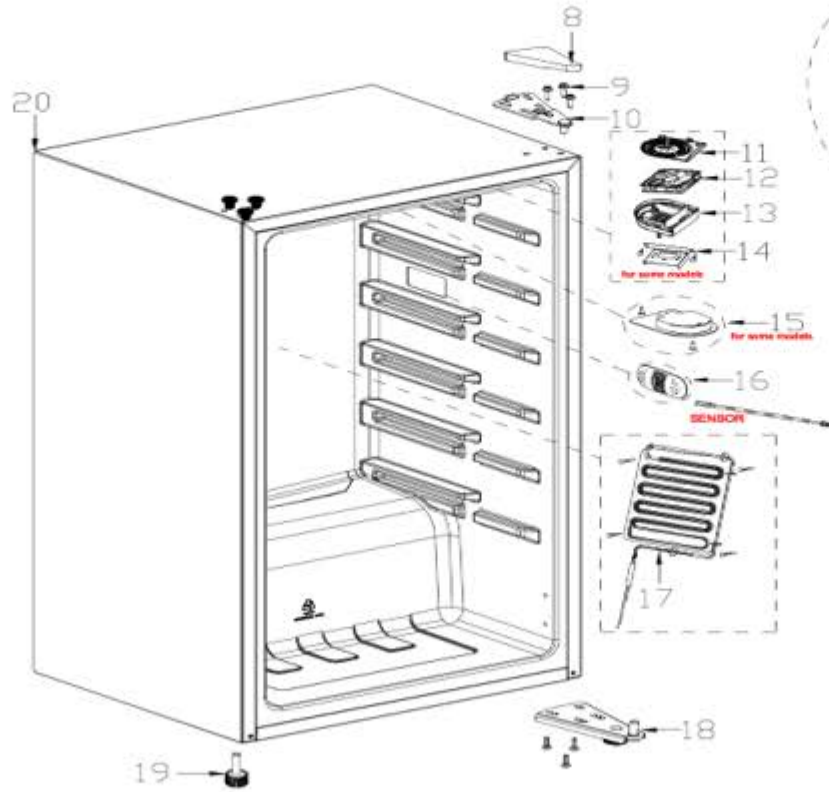

**optional part**

101

<b>EX_ID</b>	<b>Spare Parts Code</b>	<b>Part Name(EN)</b>	<b>Qty.</b>
1	12531000001579	Glass door assembly	1
1.1	17131000000027	Display control panel	1
1.2	12131000001139	Box cover	1
1.3	12131000010316	Door gasket assembly of refrigerator	1
1.4	12131000006211	Shaft sleeve	1
1.5	12231000006558	Stopper	1
3	12931000000274	Steel wire wine rack	1
7	12931000000286	Steel wire wine rack	4
8	12131000005132	Hinge cover	1
9	11303305000004	tapping locking screw	10
10	12931000000552	Upper hinge	1
15	17431000000094	LED lamp	1
16	12131000001178	Box cover	1
17	15733000000261	Refrigerator rollbond evaporator	1
18	12231000006997	Lower hinge assembly	1
19	12131000000999	Levelling feet	1
20	12831000008809	Cabinet assembly	1
21	17431000001087	Power cord	1
22	12131000004317	Drain tray	1
24	17131000000142	Main control board	1
25	11101010014213	Fixed speed reciprocating compressor	1
25.1	12031000001062	Starter	1
25.2	12031000001294	Protector	1
26	12231000005828	Compressor mounting panel	1
101	12231000005661	Compressor back cover	1