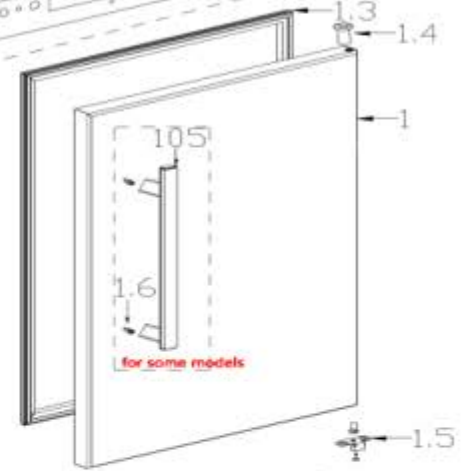

**optional part**

101

<b>EX_ID</b>	<b>Spare Parts Code</b>	<b>Part Name(EN)</b>	<b>Qty.</b>
1	12531000001579	Glass door assembly	1
1.1	17131000000027	Display control panel	1
1.2	12131000001139	Box cover	1
1.3	12131000010316	Door gasket assembly of refrigerator	1
1.4	12131000006211	Shaft sleeve	1
1.5	12231000006558	Stopper	1
3	12931000000274	Steel wire wine rack	1
7	12931000000286	Steel wire wine rack	4
8	12131000005132	Hinge cover	1
9	11303305000004	tapping locking screw	10
10	12931000000552	Upper hinge	1
15	17431000000094	LED lamp	1
16	12131000001178	Box cover	1
17	15733000000261	Refrigerator rollbond evaporator	1
18	12231000006997	Lower hinge assembly	1
19	12131000000999	Levelling feet	1
20	12831000008809	Cabinet assembly	1
21	17431000001087	Power cord	1
22	12131000004317	Drain tray	1
24	17131000000142	Main control board	1
25	11101010014213	Fixed speed reciprocating compressor	1
25.1	12031000001062	Starter	1
25.2	12031000001294	Protector	1
26	12231000005828	Compressor mounting panel	1
101	12231000005661	Compressor back cover	1