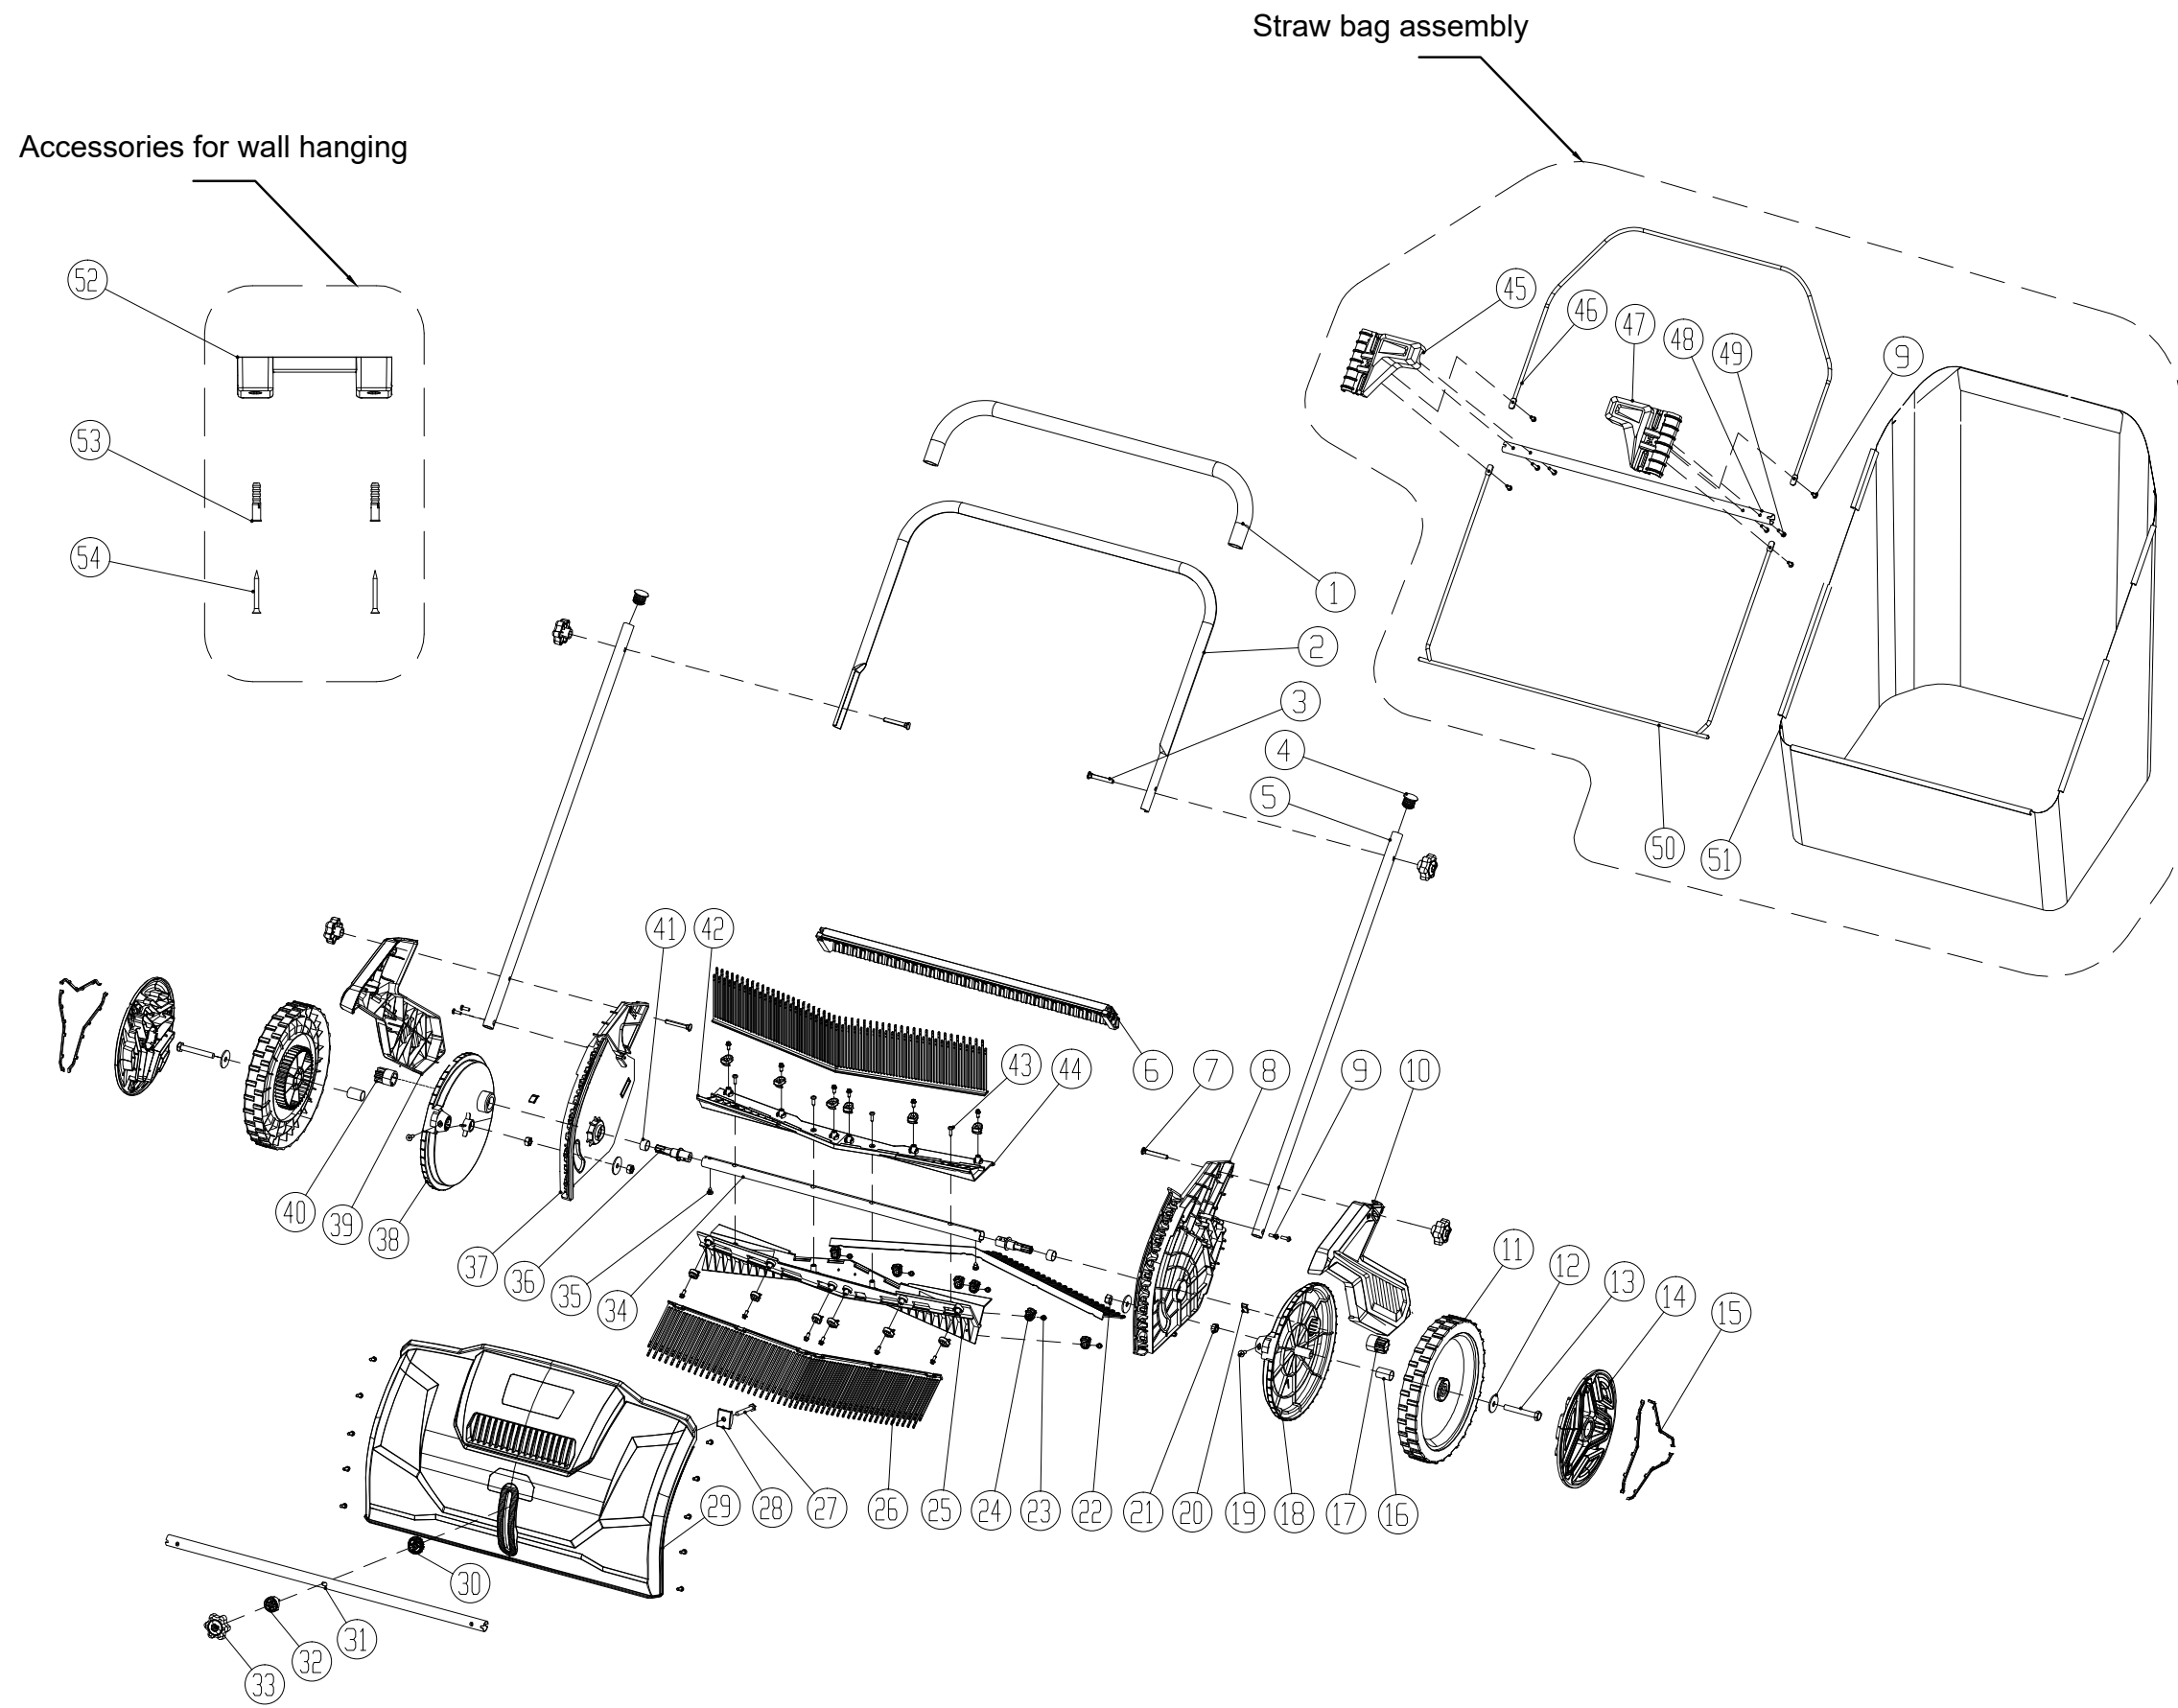

Jula item 022198

Jula item 022198 Leaf Collector Part List

Number	Item Code	Part Name	Quantity
1	8.43.0196	Leaf sweeper sponge sleeve	1
2	8.33.0496-B	Top Push Handle	1
3	5.51.0409	M6*40 round head square neck bolt	2
4	8.41.3875-B	Loose rake pushrod plug	2
5	8.33.0596-B	lower pusher handle	2
6	8.41.0696-B	support strip	1
7	5.51.0709	M6*50 round head square neck bolt	2
8	8.41.0196-B	left side cover	1
9	5.51.2001	ST4.2*12-F cross pan head self-tapping screw	18
10	8.41.1696-B	Left leg	1
11	8.41.1196-B	wheels	2
12	5.53.0799	φ8 non-standard large washer	4
13	5.51.0814	M8*60 hexagon head bolts	2
14	8.41.0896-B	wheel cover	2
15	8.41.1896-P4C	trim strip , Pantone 4C	6
16	8.32.0196	Leaf sweeper wheel bushing	2
17	8.41.1087-N	Sweeper left pinion	1
18	8.41.1096-B	Dust cover (Left)	1
19	5.51.0402	ST4.8*16-C self-tapping screw flat washer assembly	2
20	8.35.0196	Leaf sweeper drive plate	2
21	5.52.0102	M8 Nut	2
22	5.52.0603	M8 Type Non-metallic Insert Hexagon Lock Nut	2
23	5.51.1002	ST4.8*10-C cross disc head with pad self-tapping screws	18
24	8.41.2796-B	Leaf sweeper brush holder	18
25	8.41.2896-B	52CM Leaf Sweeper Brush Fixing Base	1
26	8.41.2696-B	52CM Leaf Sweeper Brush	3
27	5.51.0314	M6*55 hexagon head bolts	1
28	8.41.1596-B	Adjustment block black	1
29	8.41.1396-B	Leaf sweeper front cover	1
30	8.41.2096-B	Raise the front of the connecting rod block	1
31	8.33.0796-B	Gear lever	1
32	8.41.1496-B	connecting rod retaining block	1
33	7.41.0191-5P4C	Knob , Pantone4C	5
34	8.33.0896	Leaf sweeper brush rod 2	1
35	5.51.2401	ST4.8*18-C screws	2
36	8.41.1996	Turn the pivot pin	2
37	8.41.0296-B	right cover of the leaf sweeper	1
38	8.41.0996-B	Dust cover (right)	1
39	8.41.1796-B	right leg	1
40	8.41.2687-N	Sweeper pinion(right)	1
41	8.32.0296	Transmission bushings	2
42	8.41.3096-B	52CM leaf sweeper brush fixed cover right	1
43	5.51.1201	ST4.8*25-F cross pan head self-tapping screw	4
44	8.41.2996-B	52CM leaf sweeper brush fixed cover left	1
45	8.41.0496-B	Straw box handle right lug	1
46	8.33.0196	Straw bags on poles	1
47	8.41.0396-B	The left lug of the straw box handle is black	1
48	8.33.0396-B	Straw bag handle bar	1
49	5.51.0602	ST4.2*25-F self-tapping screw flat washer assembly	4
50	8.33.0296	Straw bag under the strut	1
51	8.44.0296	100L Leaf Sweeper Unprinted Semi-Woven Collection Ba	1
52	8.41.2375-B	Wall attachment	1
53	8.41.2596	Plastic expansion tubes	2
54	5.51.2301	ST5*50-C cross pan head self-tapping screw	2