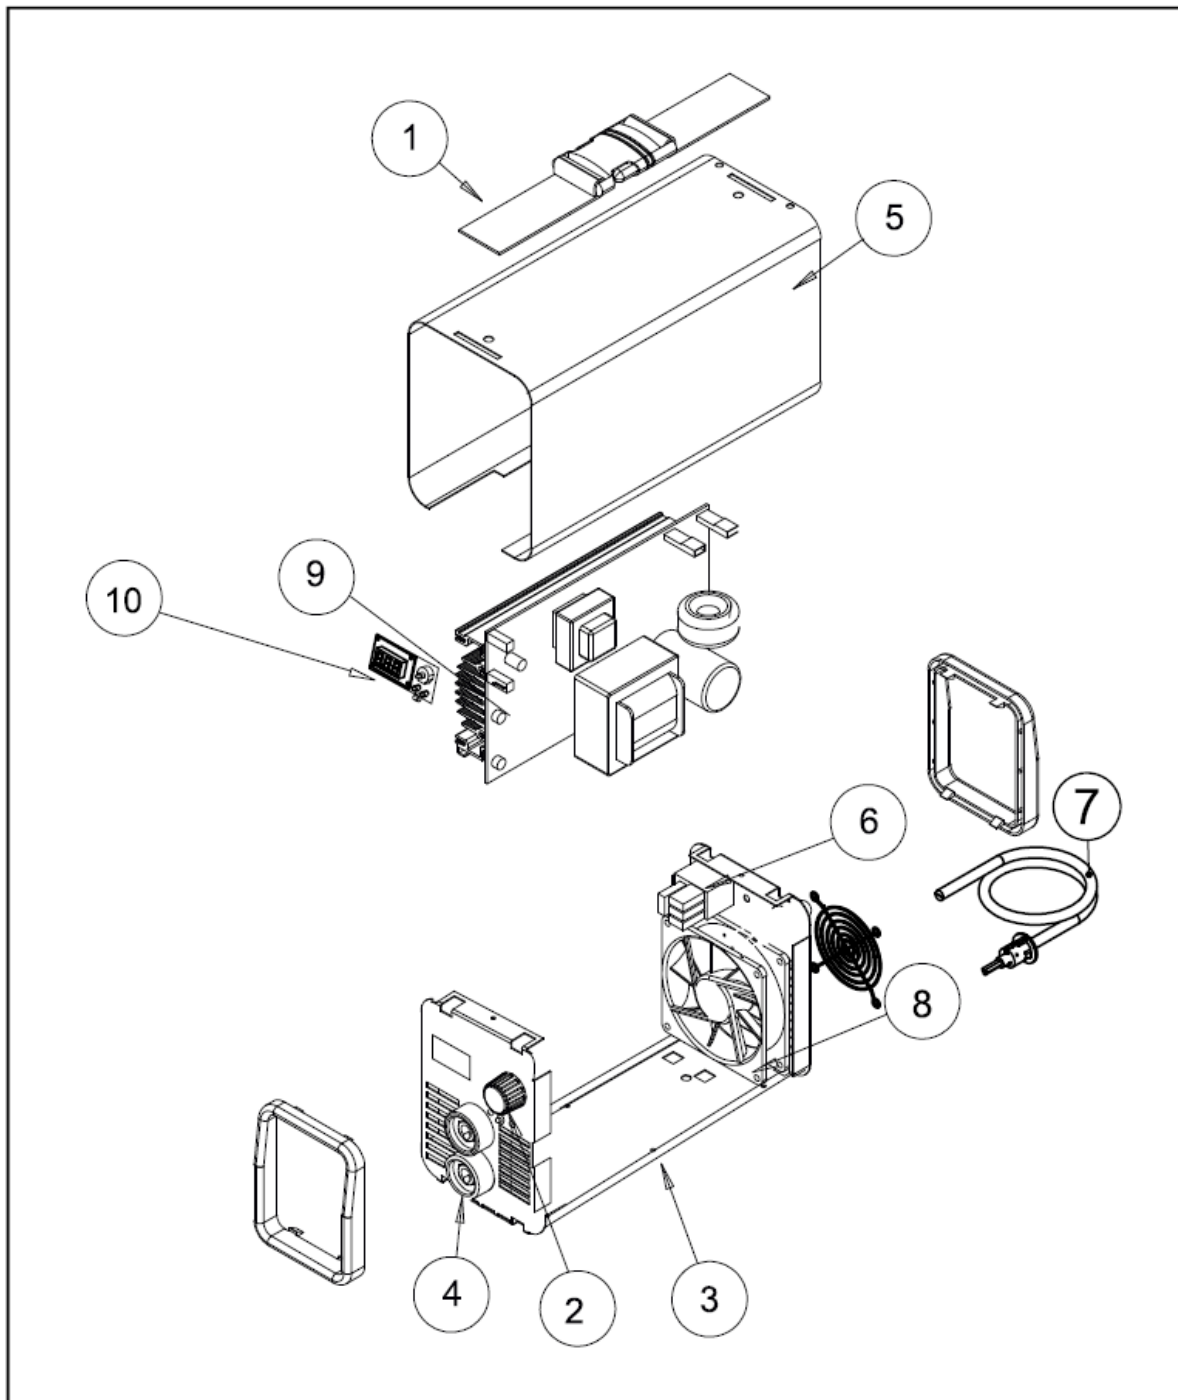

STANLEY®

Jula item 022448

POWER 185
TIG LIFT

Pos	Description	Code
1	Belt with clips	M389955SP
2	Knob	M388201SP
3	Panel	S04108SP
4	Connector	M431122SP
5	Mantel	S04241SP
6	Power switch	M485100SP
7	Supply cable	M581001SP
8	Fan	M500268SP
9	Electronic card	AW49160_15DTTPRSP
10	Potentiometer	M01786SP