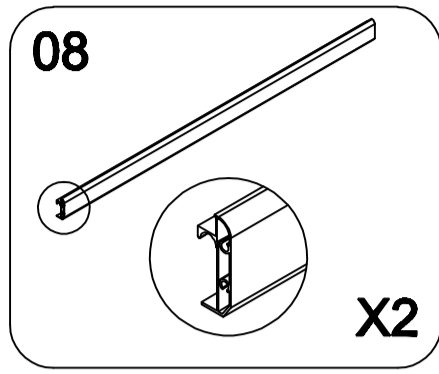

PRODUCT EXPLOSION FIGURE

90*90*205cm

INSTALLATION ACCESSORIES LIST

06

06

19

04

21
18