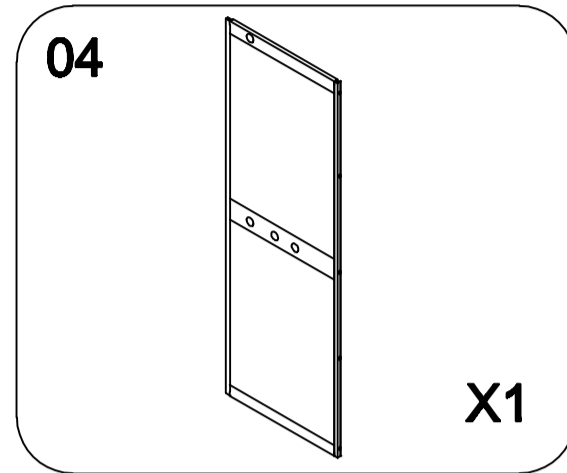

PRODUCT EXPLOSION FIGURE

90*90*205cm

INSTALLATION ACCESSORIES LIST

06

06

19

04

21
18