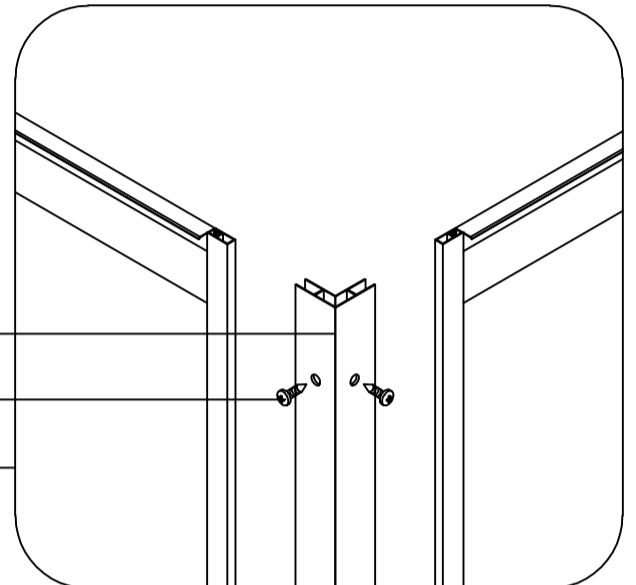

PRODUCT EXPLOSION FIGURE

90*90*205cm

INSTALLATION ACCESSORIES LIST

06

06

19

04

21
18