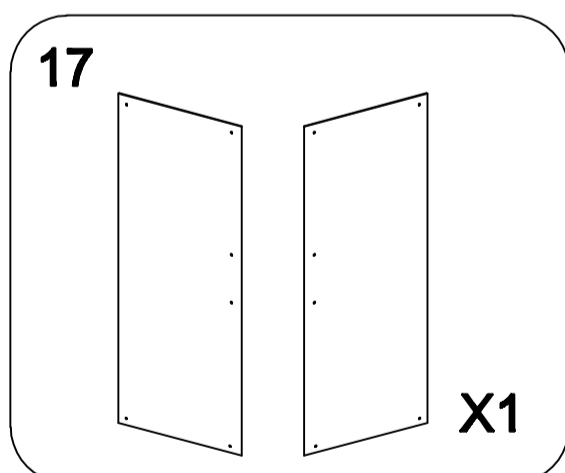

PRODUCT EXPLOSION FIGURE

90*90*205cm

INSTALLATION ACCESSORIES LIST

06

06

19

04

21
18