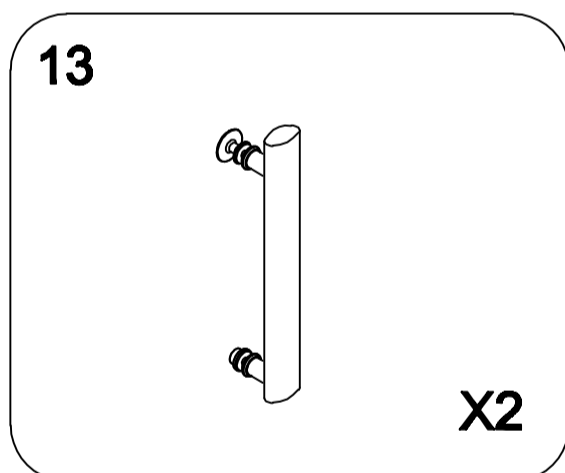

PRODUCT EXPLOSION FIGURE

90*90*205cm

INSTALLATION ACCESSORIES LIST

06

06

19

04

21
18