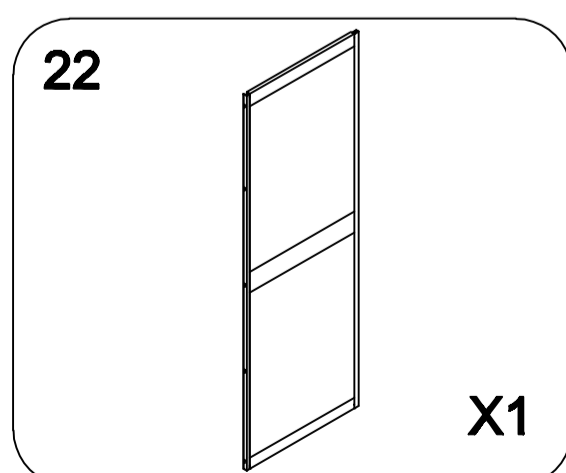

PRODUCT EXPLOSION FIGURE

90*90*205cm

INSTALLATION ACCESSORIES LIST

06

06

19

04

21
18