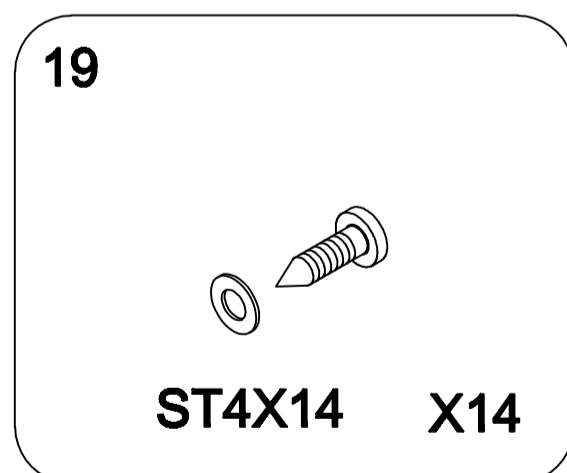

PRODUCT EXPLOSION FIGURE

90*90*205cm

INSTALLATION ACCESSORIES LIST

06

06

19

04

21
18