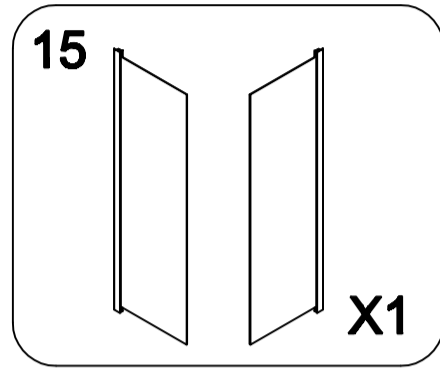

PRODUCT EXPLOSION FIGURE

90*90*205cm

INSTALLATION ACCESSORIES LIST

06

06

19

04

21
18