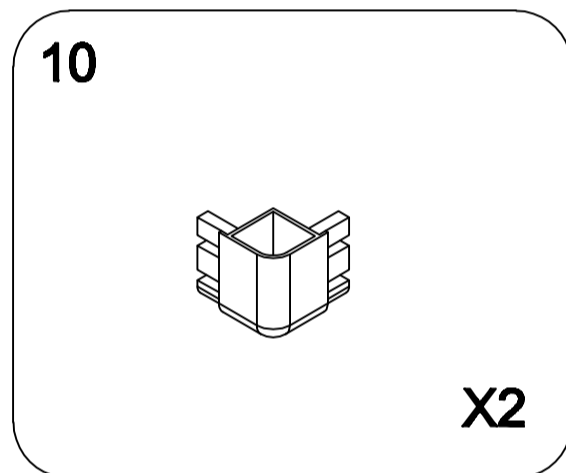

PRODUCT EXPLOSION FIGURE

90*90*205cm

INSTALLATION ACCESSORIES LIST

06

06

19

04

21
18