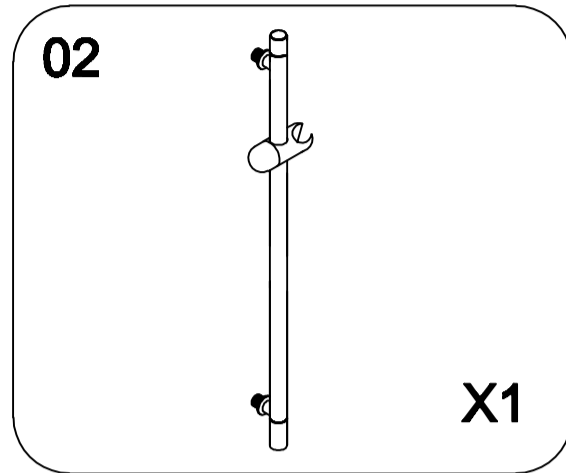

PRODUCT EXPLOSION FIGURE

90*90*205cm

INSTALLATION ACCESSORIES LIST

06

06

19

04

21
18