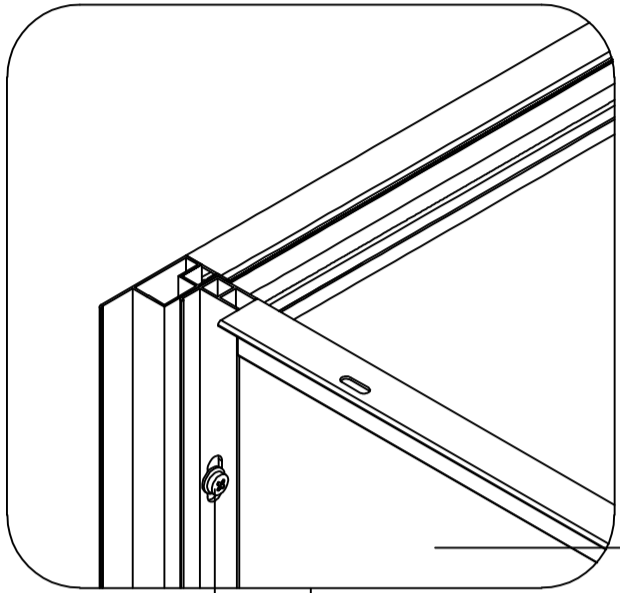

PRODUCT EXPLOSION FIGURE

90*90*205cm

INSTALLATION ACCESSORIES LIST

06

06

19

04

21
18