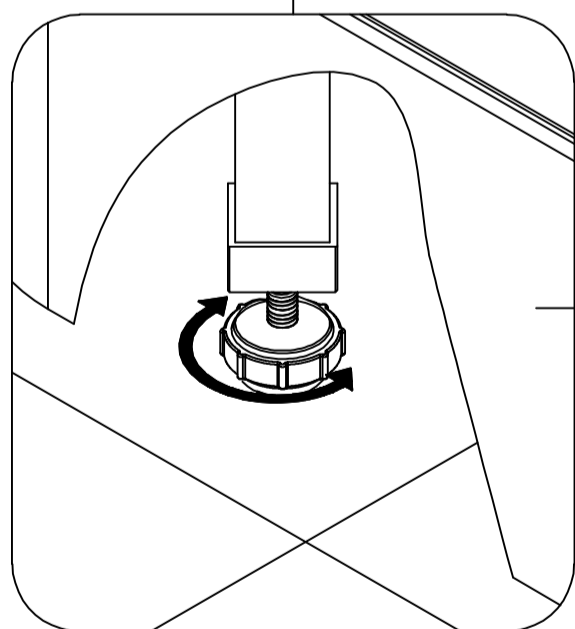

PRODUCT EXPLOSION FIGURE

90*90*205cm

INSTALLATION ACCESSORIES LIST

06

06

19

04

21
18