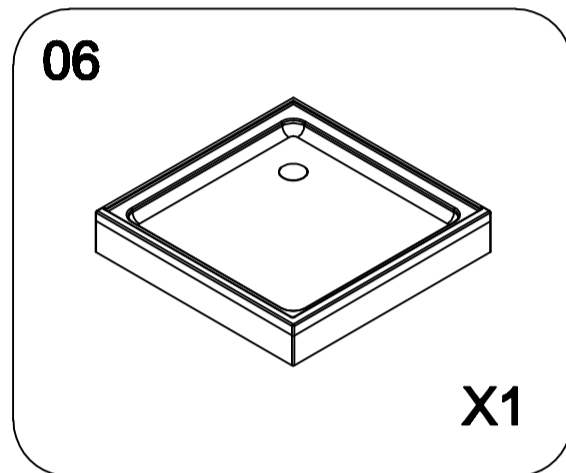

PRODUCT EXPLOSION FIGURE

90*90*205cm

INSTALLATION ACCESSORIES LIST

06

06

19

04

21
18