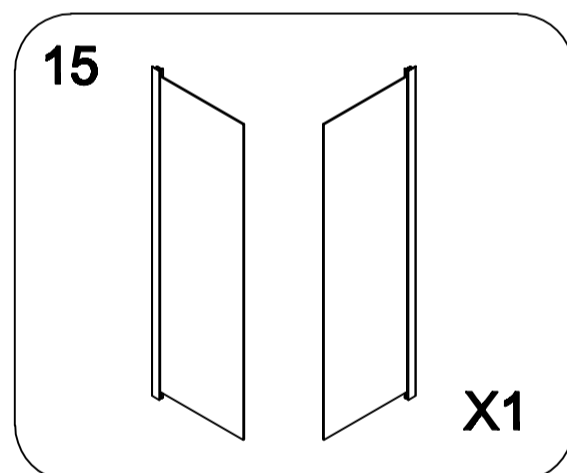

PRODUCT EXPLOSION FIGURE

90*90*205cm

INSTALLATION ACCESSORIES LIST

06

06

19

04

21
18