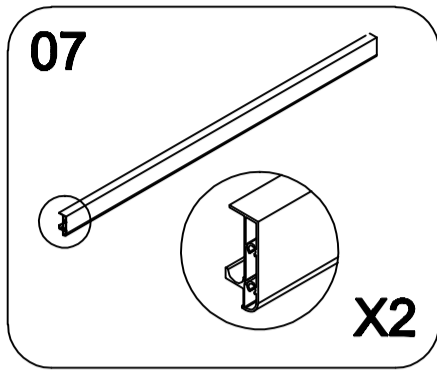

PRODUCT EXPLOSION FIGURE

90*90*205cm

INSTALLATION ACCESSORIES LIST

06

06

19

04

21
18