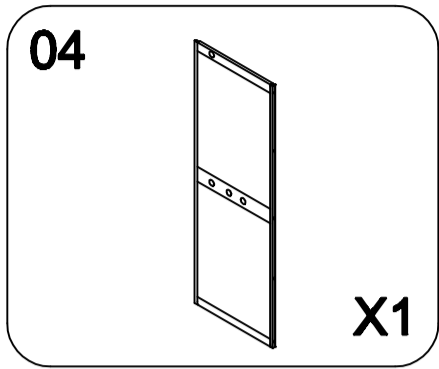

PRODUCT EXPLOSION FIGURE

90*90*205cm

INSTALLATION ACCESSORIES LIST

06

06

19

04

21
18