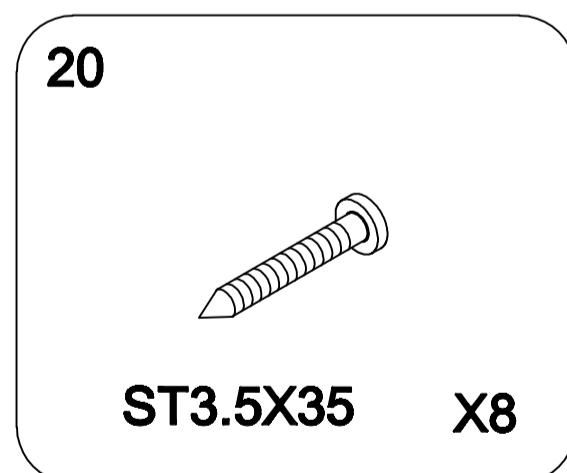

PRODUCT EXPLOSION FIGURE

90*90*205cm

INSTALLATION ACCESSORIES LIST

06

06

19

04

21
18