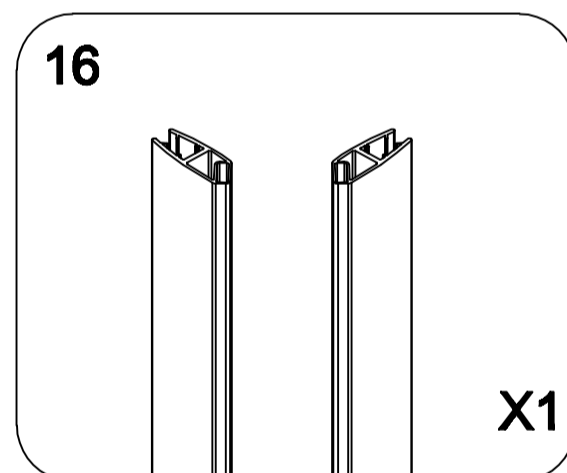

PRODUCT EXPLOSION FIGURE

90*90*205cm

INSTALLATION ACCESSORIES LIST

06

06

19

04

21
18