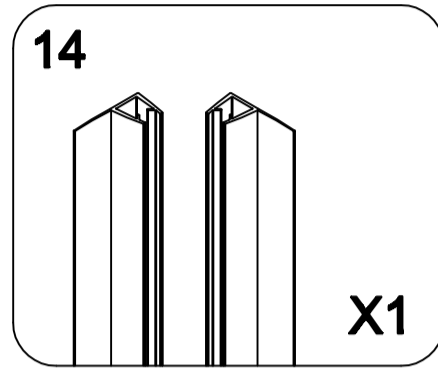

PRODUCT EXPLOSION FIGURE

90*90*205cm

INSTALLATION ACCESSORIES LIST

06

06

19

04

21
18