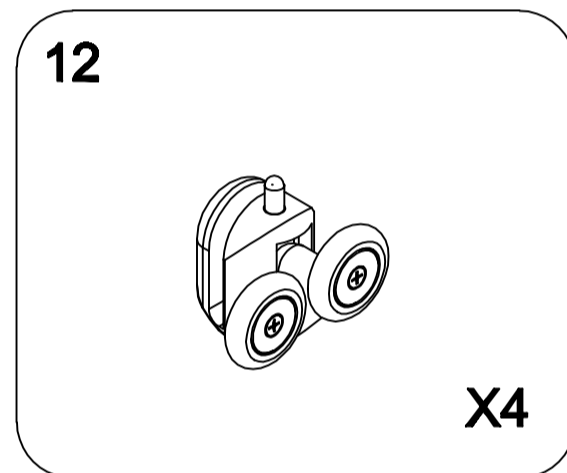

PRODUCT EXPLOSION FIGURE

90*90*205cm

INSTALLATION ACCESSORIES LIST

06

06

19

04

21
18