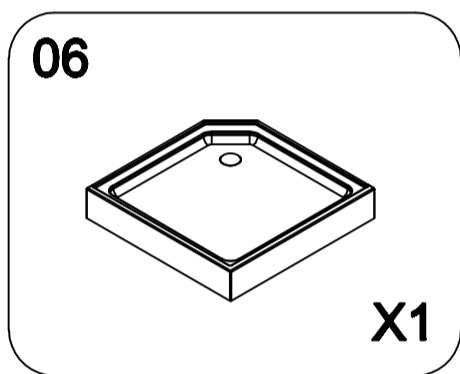

PRODUCT EXPLOSION FIGURE

90*90*205cm

INSTALLATION ACCESSORIES LIST

06

06

19

04

21
18