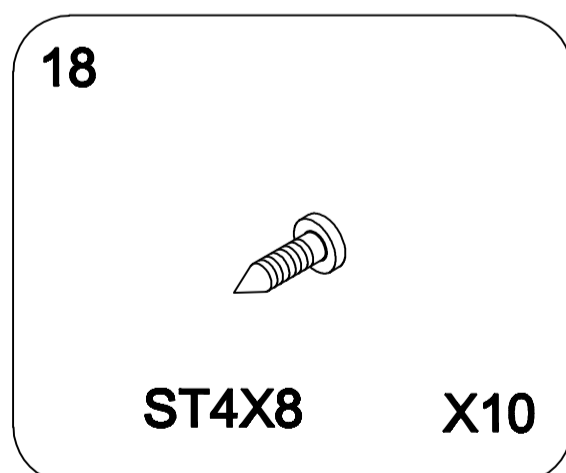

PRODUCT EXPLOSION FIGURE

90*90*205cm

INSTALLATION ACCESSORIES LIST

06

06

19

04

21
18